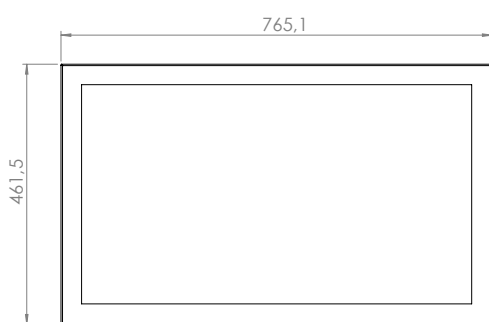

## WALL CASING EASY 32" Landscape

HI-ND wall casing EASY is designed to give a professional signage feeling. Different models in landscape and portrait mode to allow airflow from top to bottom as only the sides are covered completely to the wall. There is space for power plugs inside. Available in black and white as standard but custom colors and materials like brass and stainless steel can be ordered upon request. Designed for Samsung QB/QH/QM-C and LG 32SM5J-B.

## TECHNICAL DRAWING

mm