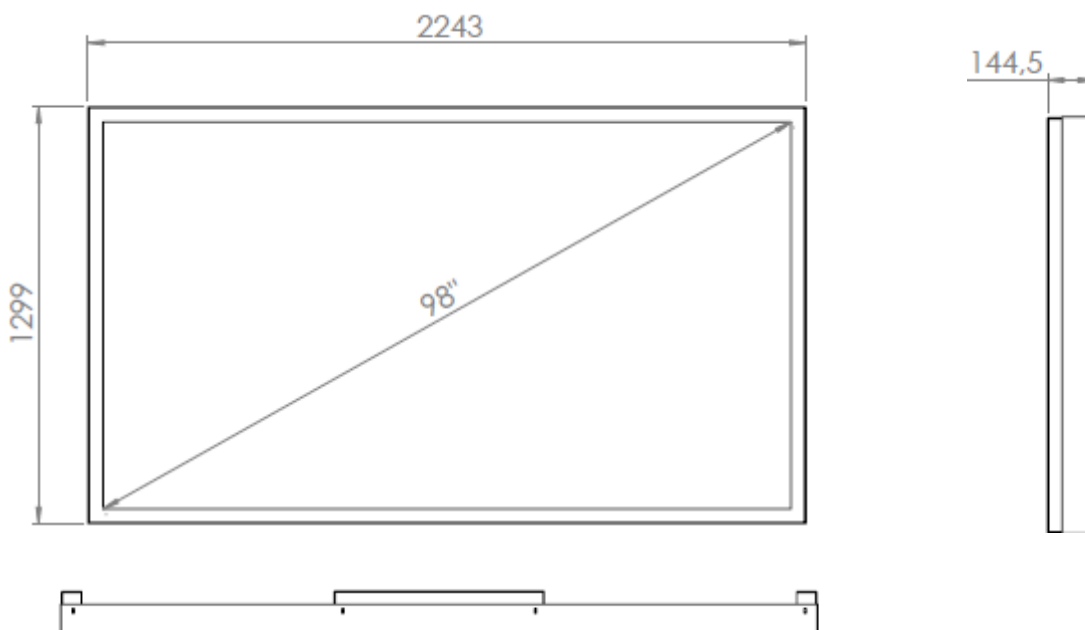

## WALL CASING EASY 98" Landscape

HI-ND wall casing EASY is designed to give a professional signage feeling. Different models in landscape and portrait mode to allow air-flow from top to bottom as only the sides are covered completely to the wall. There is space for power plugs inside. Available in black and white as standard but custom colors and materials like brass and stainless steel can be ordered upon request. Designed for Samsung QM98B-B.

## TECHNICAL DRAWING

## DISPLAY OPTIONS

---

- VESA 200x200 / 300x300