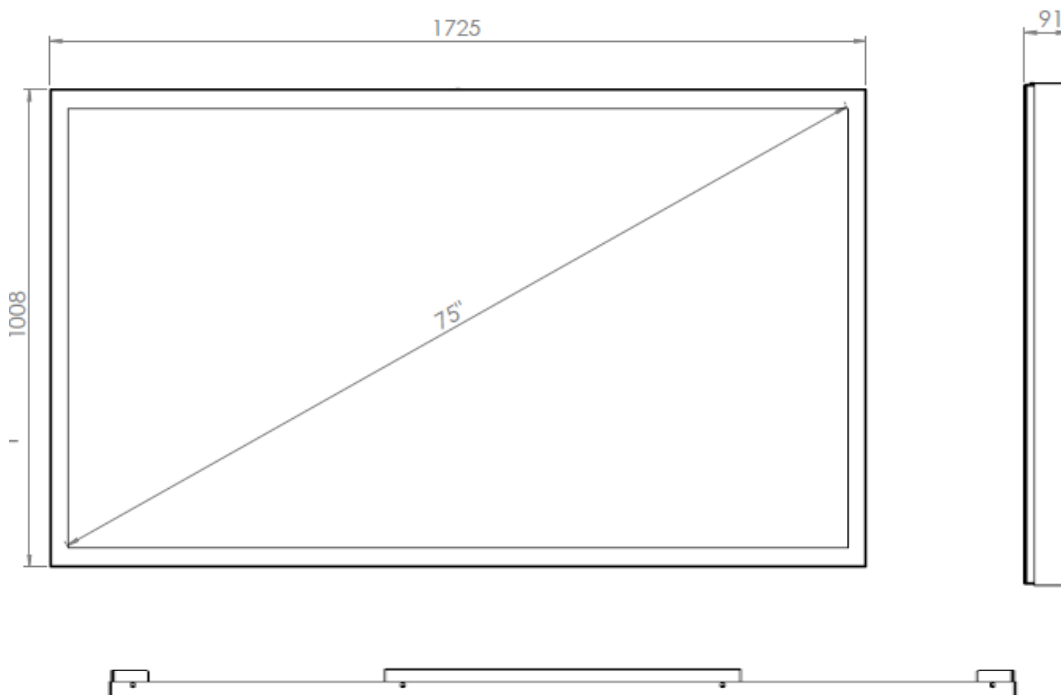

WALL CASING EASY 75" Landscape

HI-ND wall casing EASY is designed to give a professional signage feeling. Different models in landscape and portrait mode to allow air-flow from top to bottom as only the sides are covered completely to the wall. There is space for power plugs inside. Available in black and white as standard but custom colors and materials like brass and stainless steel can be ordered upon request. Designed for Samsung QB75C/ QH75C and LG75UH5F.

TECHNICAL DRAWING

SPECIFICATION

FEATURES

- Samsung QB75C/QH75C and LG75UH5F
- Space for computer and power plugs inside
- Optimized air ventilation for landscape mode
- Wall mount included
- Available in different colors and materials

MATERIALS

- Powder coated metal

DISPLAY OPTIONS

- VESA 200x200 / 300x300

POWDER COATING OPTIONS

Black, RAL 9005str

White, RAL 9003str

Custom color upon request

PART NO AND DESCRIPTION

WC7500-0101-01 Wall Casing EASY 75", White

WC7500-0101-02 Wall Casing EASY 75", Black