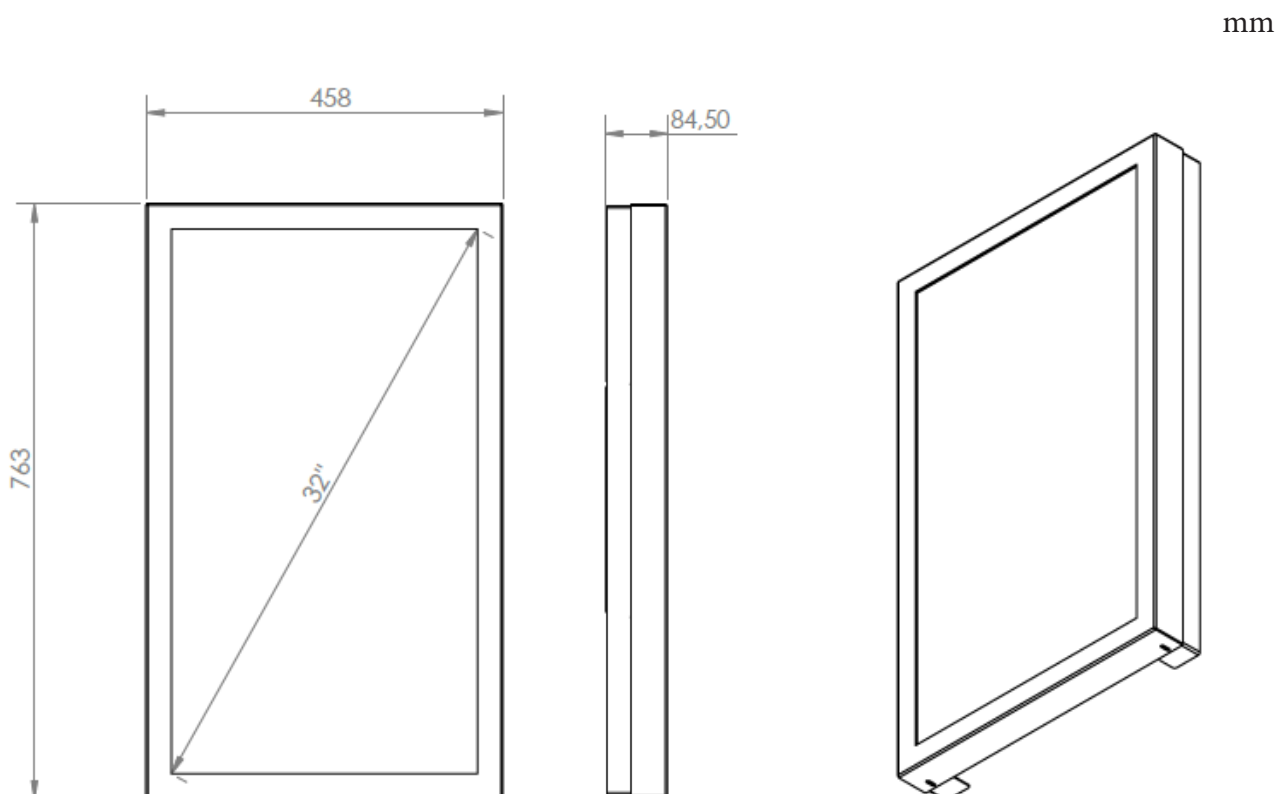

WALL CASING PROTECT 32" Portrait

HI-ND wall casing PROTECT is designed to give a professional signage feeling. It has a polycarbonate protection. Different models in landscape and portrait mode to allow airflow from top to bottom as only the sides are covered completely to the wall. There is space for power plugs inside. Available in black and white as standard but custom colors and materials like brass and stainless steel can be ordered upon request. Designed for Samsung QMC/LG 32SM5J-B.

TECHNICAL DRAWING

SPECIFICATION

FEATURES

- Designed for Samsung QMC/LG 32SM5J-B
- Space for power plugs
- Integrated display mount
- Polycarbonate protection

MATERIALS

- Powder coated metal

POWDER COATING OPTIONS