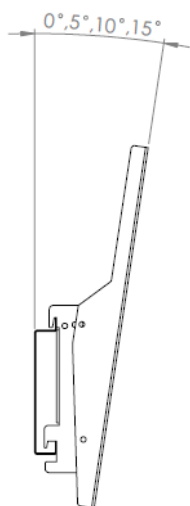

VIDEOROW 55" TILT LANDSCAPE

HI-ND Videorow Tilt is a cost effective and easy way of building a menuboard with several screens in a row. The mounting solution makes it easy to place the screens exactly in line and allows edge-to-edge mounting.

The tilt version allows for a tilt up to 15 degrees and allows for most 55" displays.

TECHNICAL DRAWING

SPECIFICATION

FEATURES

- Up to 15 degrees tilt
- Easy mounting
- Edge-to-edge installation
- Design allows for most 55" displays

MATERIALS

- Powder coated metal

PART NO AND DESCRIPTION

VR5522-0101 Videorow Tilt, Landscape, 1x55"
VR5522-0201 Videorow Tilt, Landscape, 2x55"
VR5522-0301 Videorow Tilt, Landscape, 3x55"
VR5522-0401 Videorow Tilt, Landscape, 4x55"
VR5522-0501 Videorow Tilt, Landscape, 5x55"
VR5522-0601 Videorow Tilt, Landscape, 6x55"