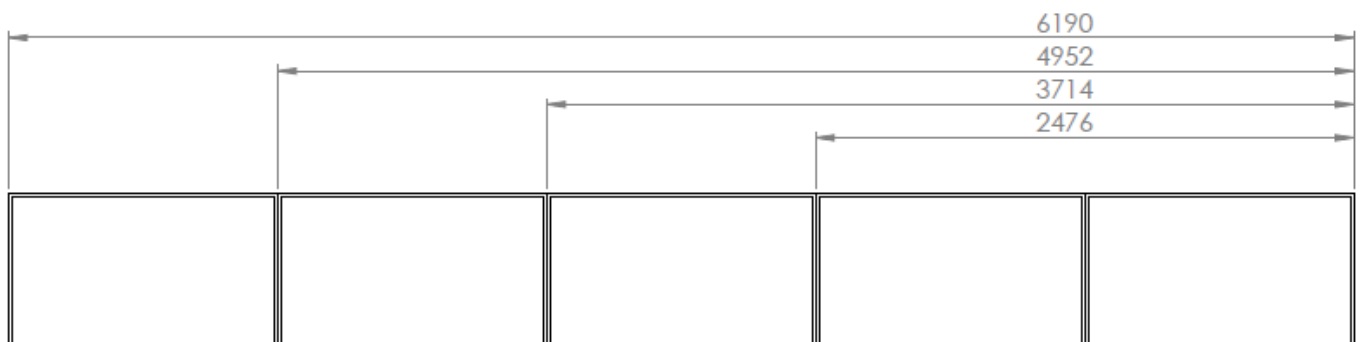

VIDEOROW 55" TILT LANDSCAPE

HI-ND Videorow Tilt is a cost effective and easy way of building a menuboard with several screens in a row. The mounting solution makes it easy to place the screens exactly in line and allows edge-to-edge mounting.

The tilt version allows for a tilt up to 15 degrees and allows for most 55" displays.

TECHNICAL DRAWING

SPECIFICATION

FEATURES

- Up to 15 degrees tilt
- Easy mounting
- Edge-to-edge installation
- Design allows for most 55" displays