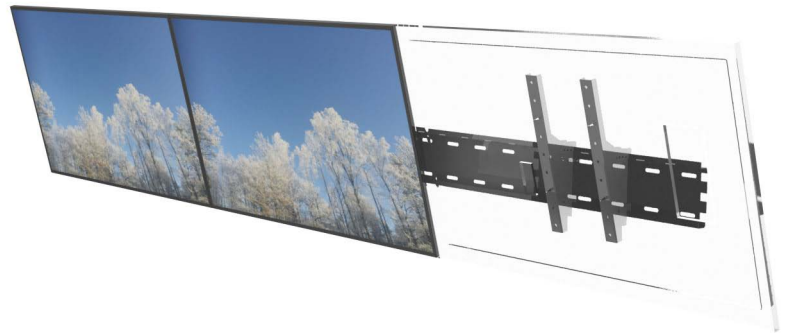

VIDEOROW 55" TILT LANDSCAPE

HI-ND Videorow Tilt is a cost effective and easy way of building a menuboard with several screens in a row. The mounting solution makes it easy to place the screens exactly in line and allows edge-to-edge mounting.

The tilt version allows for a tilt up to 15 degrees and allows for most 55" displays.

TECHNICAL DRAWING

SPECIFICATION

FEATURES

- Up to 15 degrees tilt
- Easy mounting
- Edge-to-edge installation
- Design allows for most 55" displays

MATERIALS

- Powder coated metal

PART NO AND DESCRIPTION

VR5522-0101 Videorow Tilt, Landscape, 1x55"
VR5522-0201 Videorow Tilt, Landscape, 2x55"
VR5522-0301 Videorow Tilt, Landscape, 3x55"
VR5522-0401 Videorow Tilt, Landscape, 4x55"
VR5522-0501 Videorow Tilt, Landscape, 5x55"
VR5522-0601 Videorow Tilt, Landscape, 6x55"