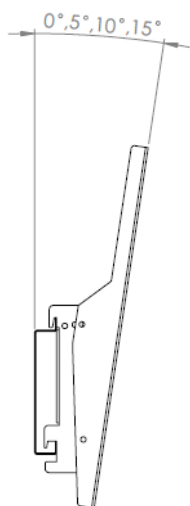

VIDEOROW 50" TILT LANDSCAPE

HI-ND Videorow Tilt is a cost effective and easy way of building a menuboard with several screens in a row. The mounting solution makes it easy to place the screens exactly in line and allows edge-to-edge mounting.

The tilt version allows for a tilt up to 15 degrees and allows for most 50" displays.

TECHNICAL DRAWING

SPECIFICATION

FEATURES

- Up to 15 degrees tilt
- Easy mounting
- Edge-to-edge installation
- Design allows for most 50" displays

MATERIALS

- Powder coated metal

PART NO AND DESCRIPTION

VR5022-0101 Videorow Tilt, Landscape, 1x50"
VR5022-0201 Videorow Tilt, Landscape, 2x50"
VR5022-0301 Videorow Tilt, Landscape, 3x50"
VR5022-0401 Videorow Tilt, Landscape, 4x50"
VR5022-0501 Videorow Tilt, Landscape, 5x50"
VR5022-0601 Videorow Tilt, Landscape, 6x50"