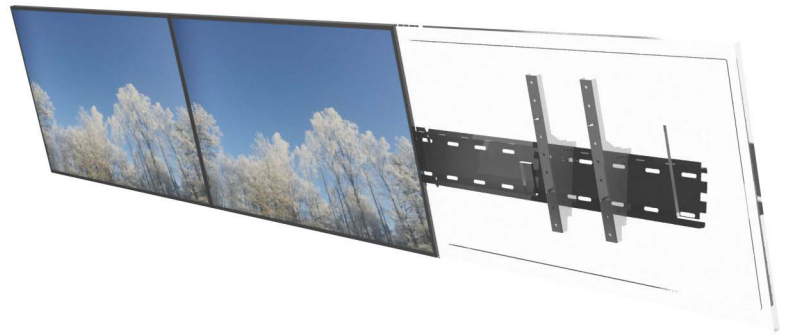

VIDEOROW 50" TILT LANDSCAPE

HI-ND Videorow Tilt is a cost effective and easy way of building a menuboard with several screens in a row. The mounting solution makes it easy to place the screens exactly in line and allows edge-to-edge mounting.

The tilt version allows for a tilt up to 15 degrees and allows for most 50" displays.

TECHNICAL DRAWING

SPECIFICATION

FEATURES

- Up to 15 degrees tilt
- Easy mounting
- Edge-to-edge installation
- Design allows for most 50" displays

MATERIALS

- Powder coated metal

PART NO AND DESCRIPTION

VR5022-0101 Videorow Tilt, Landscape, 1x50"
VR5022-0201 Videorow Tilt, Landscape, 2x50"
VR5022-0301 Videorow Tilt, Landscape, 3x50"
VR5022-0401 Videorow Tilt, Landscape, 4x50"
VR5022-0501 Videorow Tilt, Landscape, 5x50"
VR5022-0601 Videorow Tilt, Landscape, 6x50"