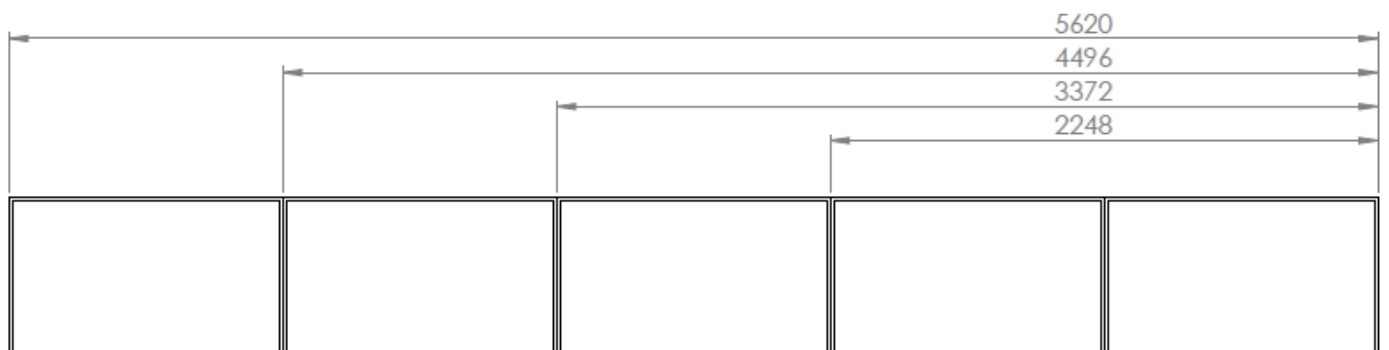

VIDEOROW 50" TILT LANDSCAPE

HI-ND Videorow Tilt is a cost effective and easy way of building a menuboard with several screens in a row. The mounting solution makes it easy to place the screens exactly in line and allows edge-to-edge mounting.

The tilt version allows for a tilt up to 15 degrees and allows for most 50" displays.

TECHNICAL DRAWING

SPECIFICATION

FEATURES

- Up to 15 degrees tilt
- Easy mounting
- Edge-to-edge installation
- Design allows for most 50" displays