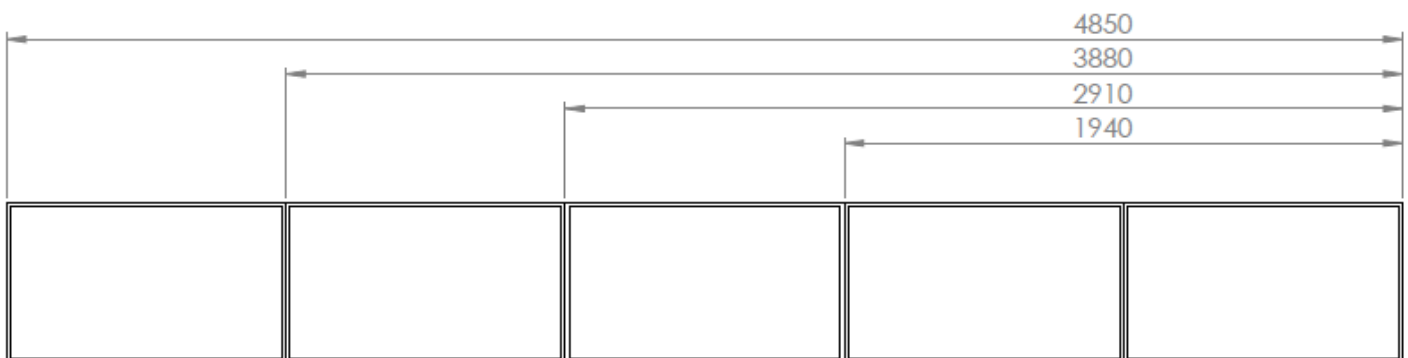

VIDEOROW 43" TILT LANDSCAPE

HI-ND Videorow Tilt is a cost effective and easy way of building a menuboard with several screens in a row. The mounting solution makes it easy to place the screens exactly in line and allows edge-to-edge mounting.

The tilt version allows for a tilt up to 15 degrees and allows for most 43" displays.

TECHNICAL DRAWING

SPECIFICATION

FEATURES

- Up to 15 degrees tilt
- Easy mounting
- Edge-to-edge installation
- Design allows for most 43" displays