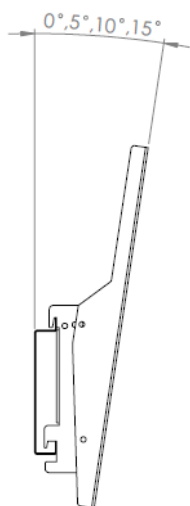

VIDEOROW 43" TILT LANDSCAPE

HI-ND Videorow Tilt is a cost effective and easy way of building a menuboard with several screens in a row. The mounting solution makes it easy to place the screens exactly in line and allows edge-to-edge mounting.

The tilt version allows for a tilt up to 15 degrees and allows for most 43" displays.

TECHNICAL DRAWING

SPECIFICATION

FEATURES

- Up to 15 degrees tilt
- Easy mounting
- Edge-to-edge installation
- Design allows for most 43" displays

MATERIALS

- Powder coated metal

PART NO AND DESCRIPTION

VR4322-0101	Videorow Tilt, Landscape, 1x43"
VR4322-0201	Videorow Tilt, Landscape, 2x43"
VR4322-0301	Videorow Tilt, Landscape, 3x43"
VR4322-0401	Videorow Tilt, Landscape, 4x43"
VR4322-0501	Videorow Tilt, Landscape, 5x43"
VR4322-0601	Videorow Tilt, Landscape, 6x43"