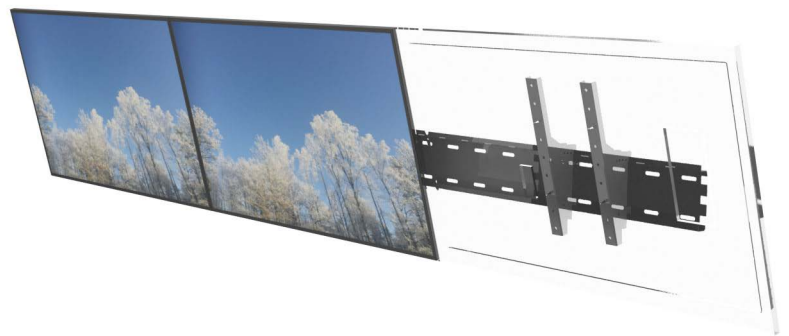

VIDEOROW 43" TILT LANDSCAPE

HI-ND Videorow Tilt is a cost effective and easy way of building a menuboard with several screens in a row. The mounting solution makes it easy to place the screens exactly in line and allows edge-to-edge mounting.

The tilt version allows for a tilt up to 15 degrees and allows for most 43" displays.

TECHNICAL DRAWING

SPECIFICATION

FEATURES

- Up to 15 degrees tilt
- Easy mounting
- Edge-to-edge installation
- Design allows for most 43" displays

MATERIALS

- Powder coated metal

PART NO AND DESCRIPTION

VR4322-0101	Videorow Tilt, Landscape, 1x43"
VR4322-0201	Videorow Tilt, Landscape, 2x43"
VR4322-0301	Videorow Tilt, Landscape, 3x43"
VR4322-0401	Videorow Tilt, Landscape, 4x43"
VR4322-0501	Videorow Tilt, Landscape, 5x43"
VR4322-0601	Videorow Tilt, Landscape, 6x43"