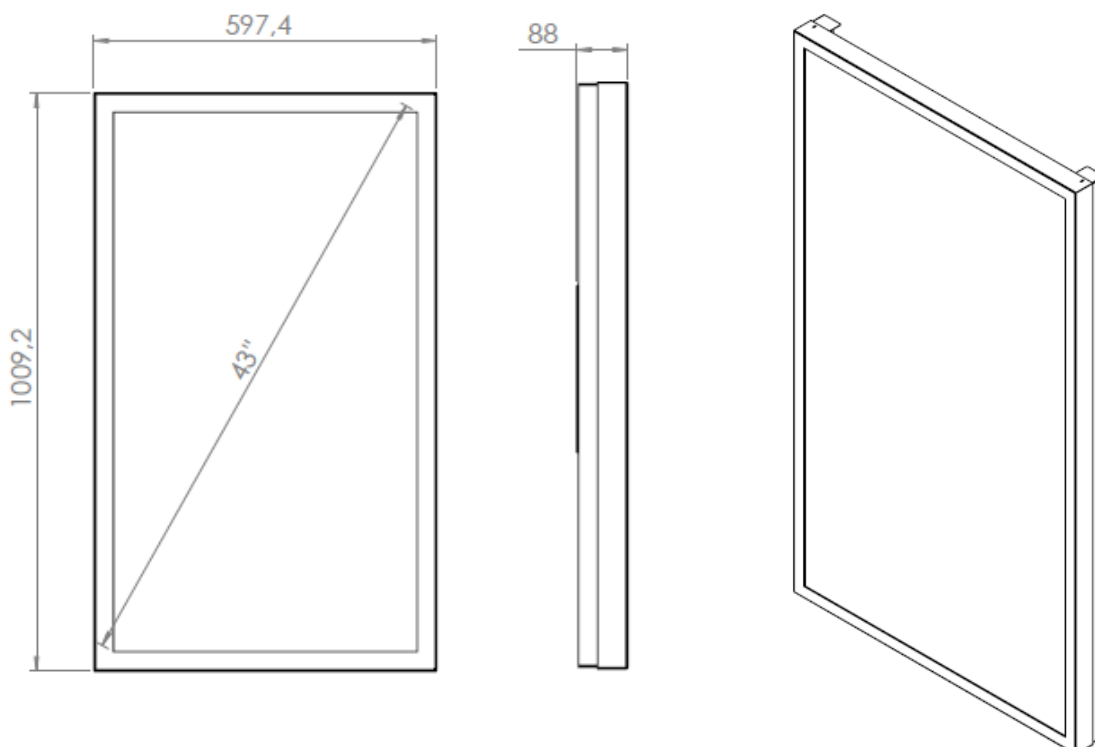

## WALL CASING EASY 43" Portrait

HI-ND wall casing EASY is designed to give a professional signage feeling. Different models in landscape and portrait mode to allow airflow from top to bottom as only the sides are covered completely to the wall. There is space for power plugs inside. Available in black and white as standard but custom colors and materials like brass and stainless steel can be ordered upon request. Designed for Samsung QMC, LG UM5N-E, UH5N-E.

## TECHNICAL DRAWING

mm