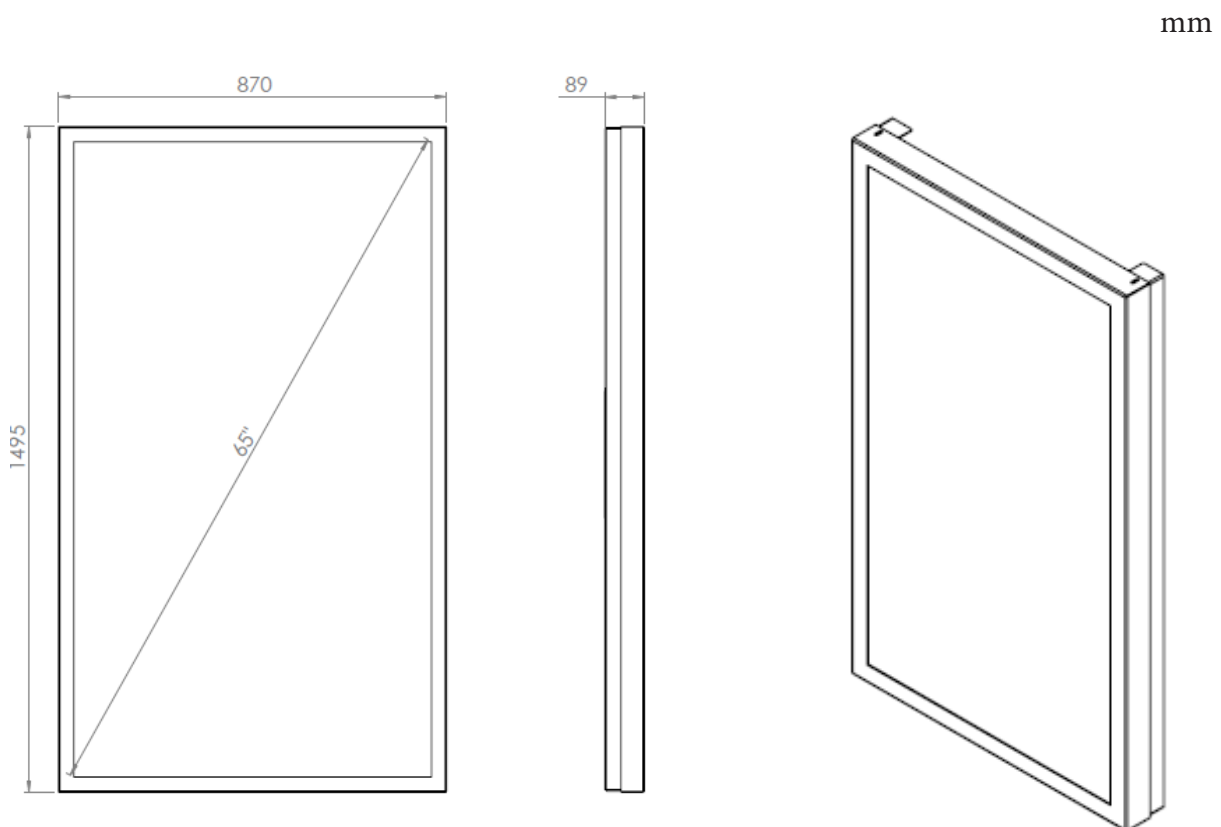

# WALL CASING PROTECT 65" Portrait

HI-ND wall casing PROTECT is designed to give a professional signage feeling. It has a polycarbonate protection. Different models in landscape and portrait mode to allow airflow from top to bottom as only the sides are covered completely to the wall. There is space for power plugs inside. Available in black and white as standard but custom colors and materials like brass and stainless steel can be ordered upon request. Designed for Samsung QMC, LG UM5N-E and UH5N-E.

## TECHNICAL DRAWING