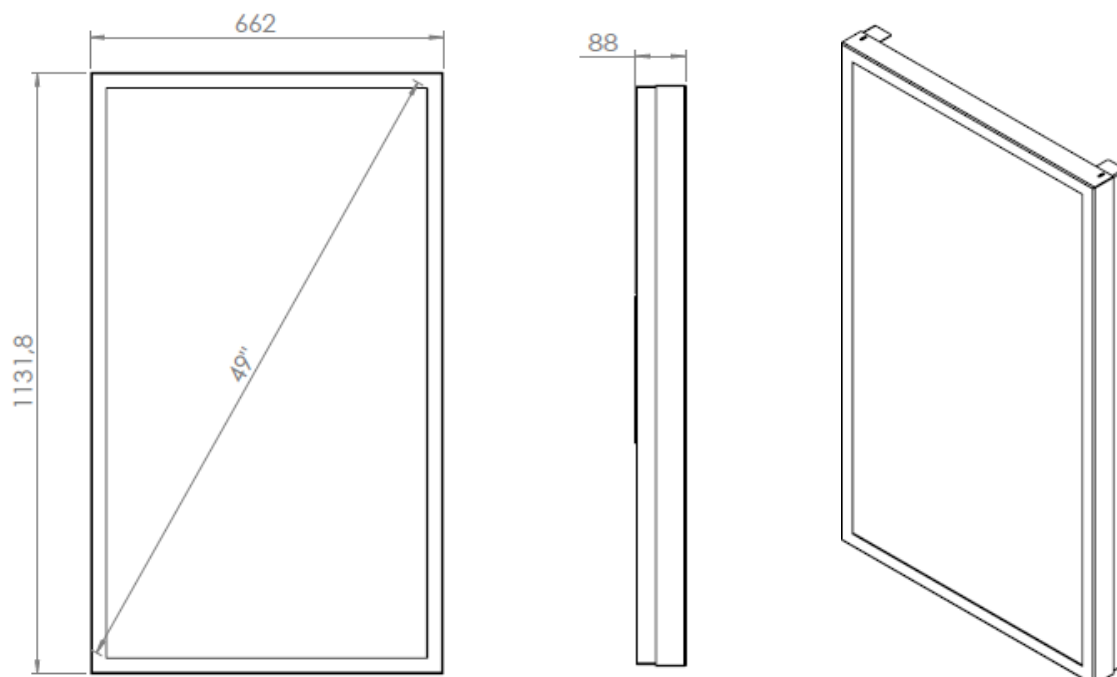

WALL CASING PROTECT 49" Portrait

HI-ND wall casing PROTECT is designed to give a professional signage feeling. It has a polycarbonate protection. Different models in landscape and portrait mode to allow airflow from top to bottom as only the sides are covered completely to the wall. There is space for power plugs inside. Available in black and white as standard but custom colors and materials like brass and stainless steel can be ordered upon request. Designed for LG UH5N-E AND UM5N-H.

TECHNICAL DRAWING

mm

SPECIFICATION

FEATURES

- Designed for LG UH5N-E and UM5N-H
- Space for power plugs
- Integrated display mount
- Polycarbonate protection

MATERIALS

- Powder coated metal

POWDER COATING OPTIONS

Black, RAL 9005str

White, RAL 9003str

Custom color upon request

PART NO AND DESCRIPTION

WC4900-5101-51 Wall Casing PROTECT, White

WC4900-5101-52 Wall Casing PROTECT, Black