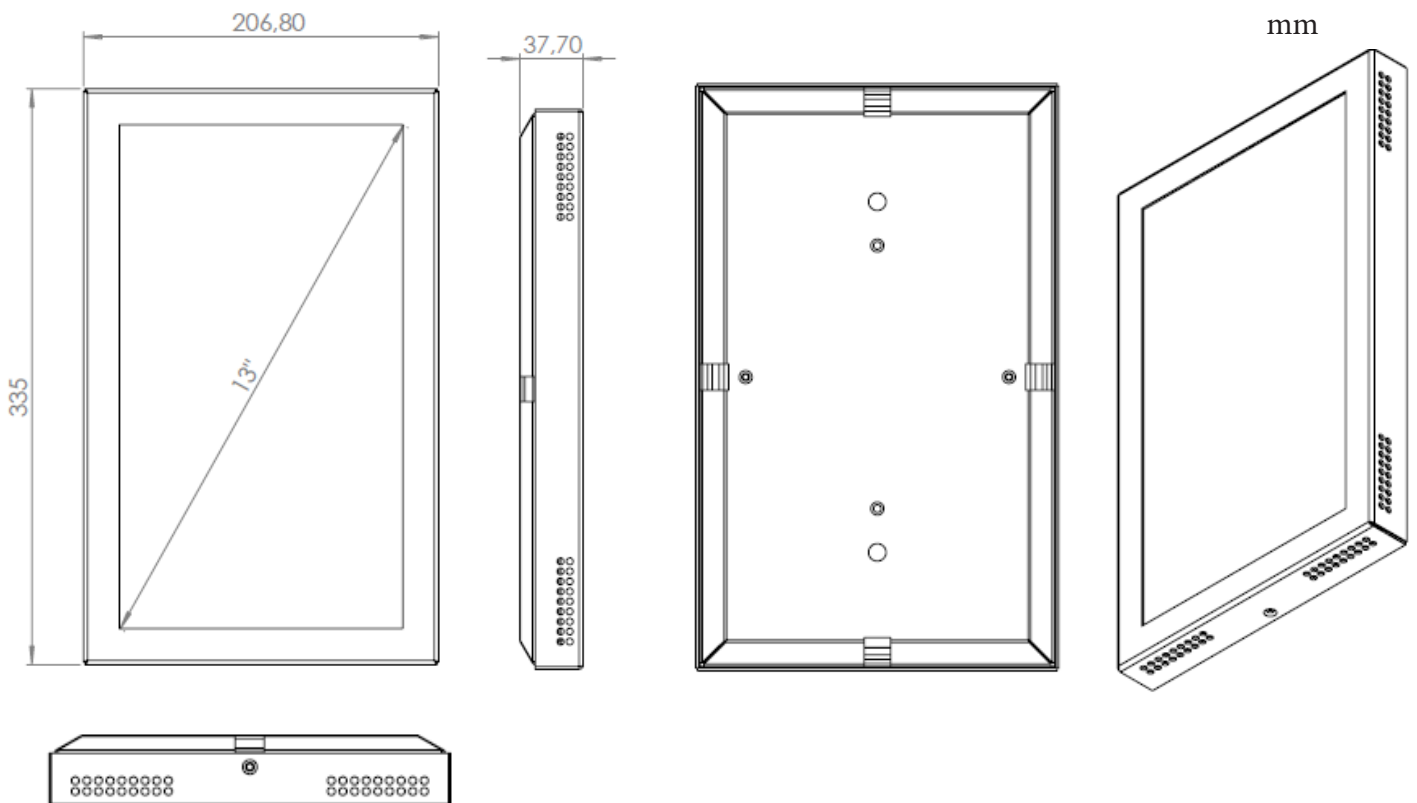

WALL CASING EASY 13" Portrait

HI-ND wall casing EASY is designed to give a professional signage feeling. Different models in landscape and portrait mode to allow airflow from top to bottom as only the sides are covered completely to the wall. There is space for power plugs inside. Available in black and white as standard but custom colors and materials like brass and stainless steel can be ordered upon request. Designed for Samsung QBR-M 13.

TECHNICAL DRAWING

SPECIFICATION

FEATURES

- Designed for displays from Samsung QBR-M 13
- Space for power plugs
- Integrated display mount

MATERIALS

- Powder coated metal

POWDER COATING OPTIONS

Black, RAL 9005str

White, RAL 9003str

Custom color upon request

PART NO AND DESCRIPTION

WC1312-5001-01 Wall Casing EASY, White

WC1312-5001-02 Wall Casing EASY, Black