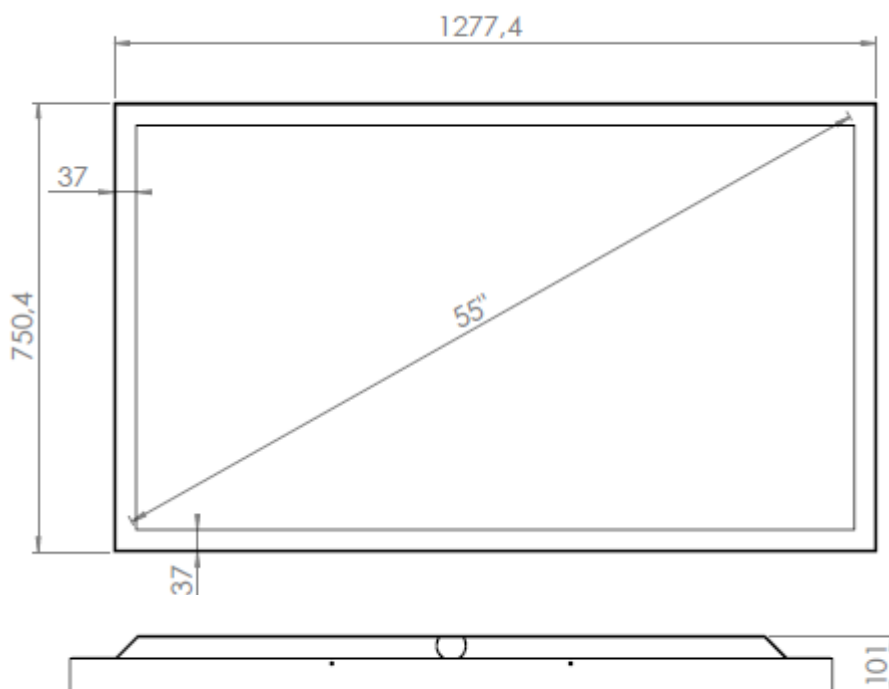

## WALL CASING TOUCH 55", Landscape

Our wall casing TOUCH is designed to give a professional signage feeling. Designed for Samsung and 55" touch displays. Custom made display mount for increased stability of the touch function. It is enough space for power plug inside. Available in black and white both as portrait and landscape.

## TECHNICAL DRAWING

## DISPLAY OPTIONS

---

- VESA 200x200 / 300x300

## PART NO AND DESCRIPTION

---

WC5512T-5001-10 Wall Casing Touch, Landscape, White