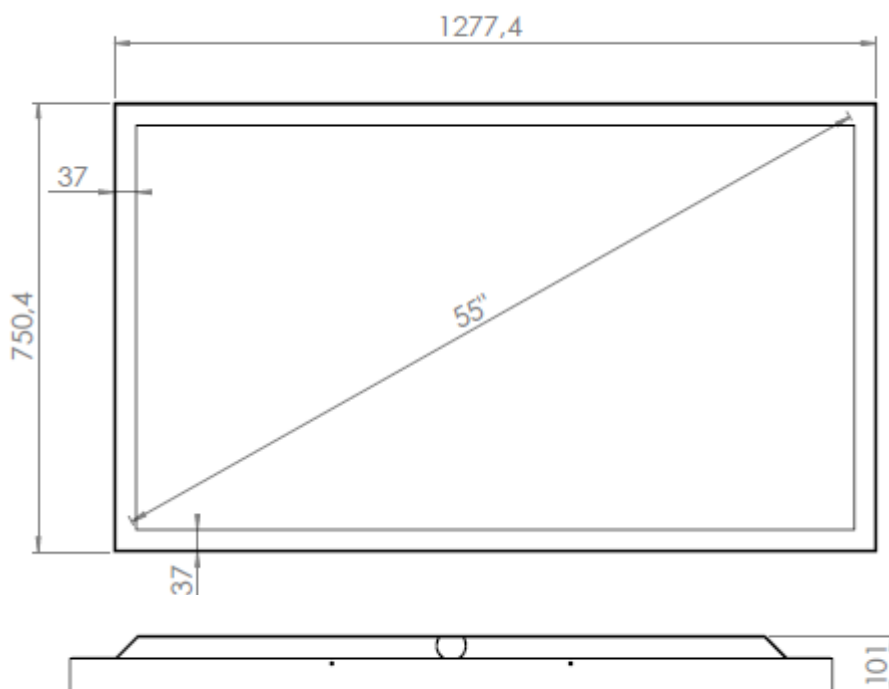

## WALL CASING TOUCH 55", Landscape

Our wall casing TOUCH is designed to give a professional signage feeling. Designed for Samsung and 55" touch displays. Custom made display mount for increased stability of the touch function. It is enough space for power plug inside. Available in black and white both as portrait and landscape.

## TECHNICAL DRAWING

## DISPLAY OPTIONS

---

- VESA 200x200 / 300x300