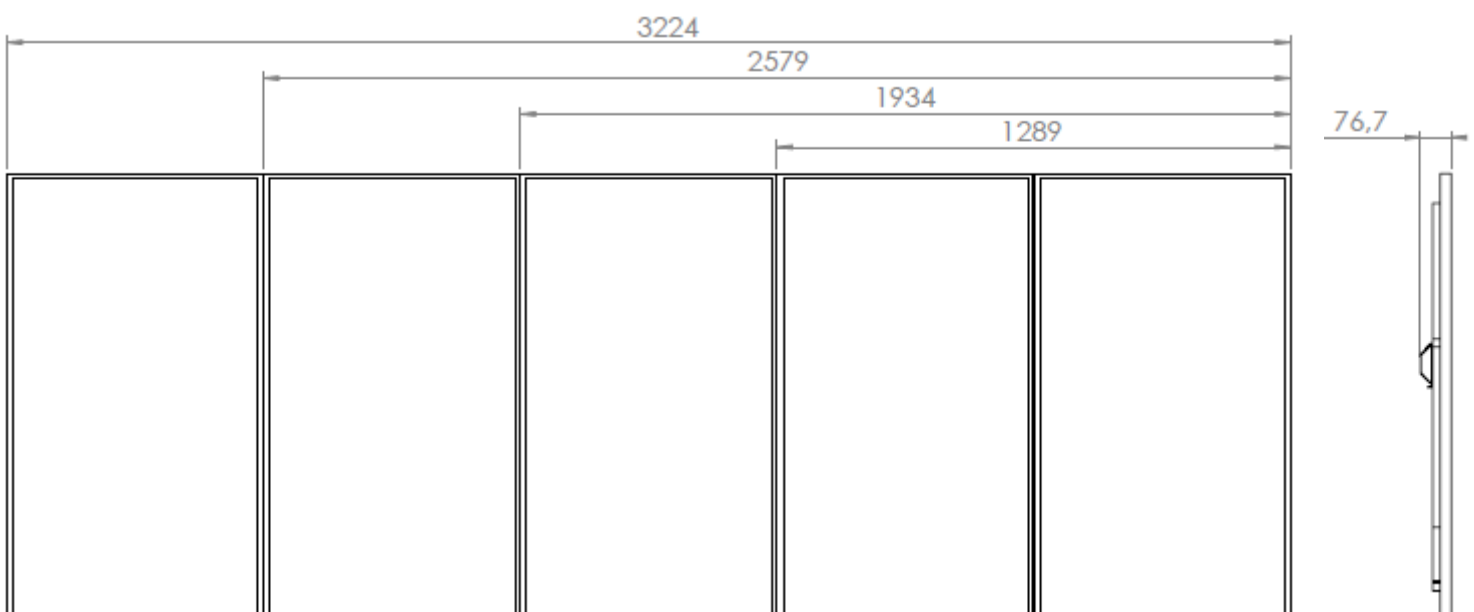

TECHNICAL DRAWING