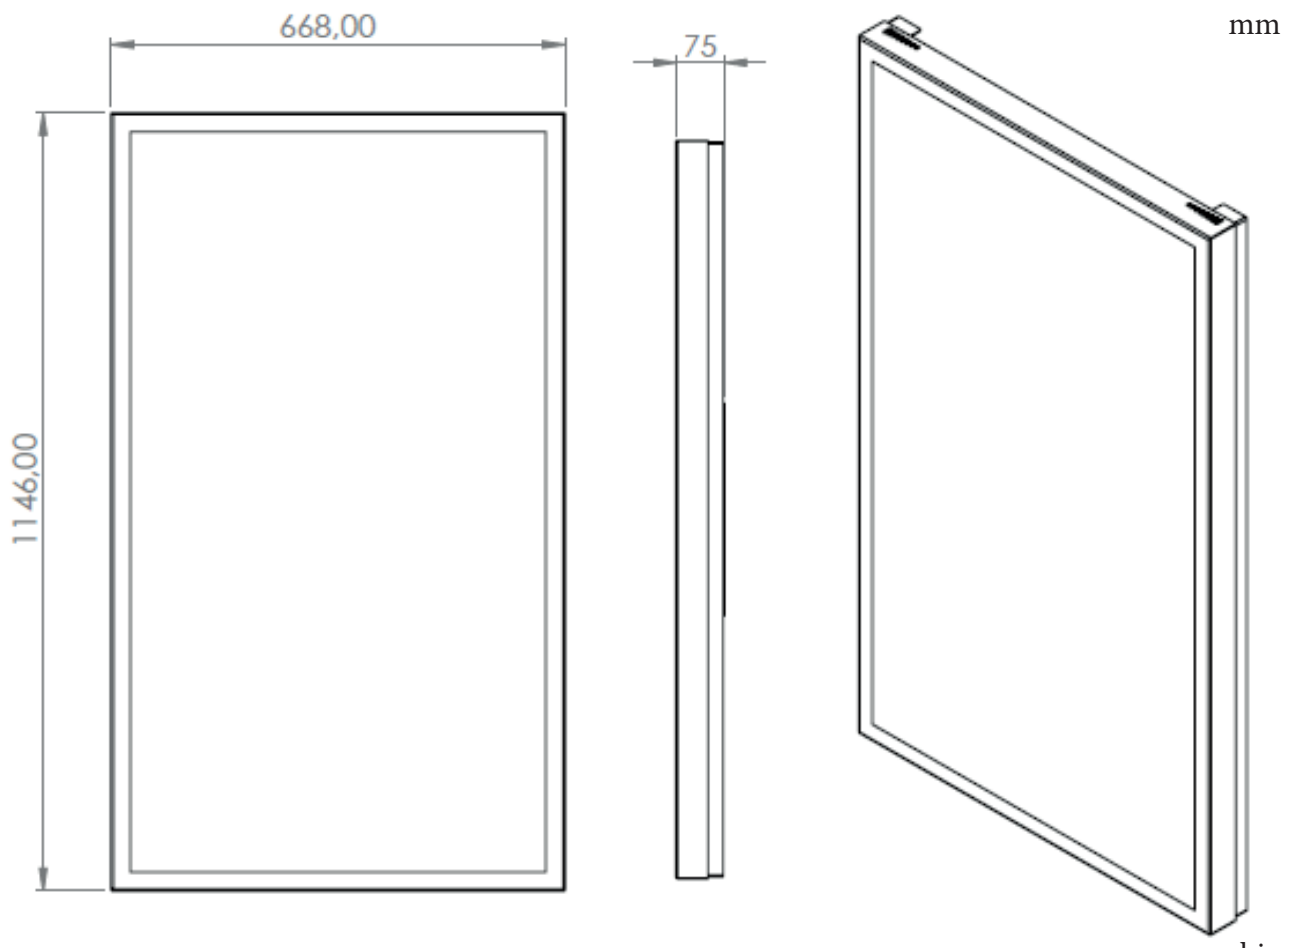

WALL CASING EASY 50" Portrait

HI-ND wall casing EASY is designed to give a professional signage feeling. Different models in landscape and portrait mode to allow airflow from top to bottom as only the sides are covered completely to the wall. There is space for power plugs inside. Available in black and white as standard but custom colors and materials like brass and stainless steel can be ordered upon request. Designed for Samsung QMC.

TECHNICAL DRAWING

SPECIFICATION

FEATURES

- Designed for displays from Samsung QMC
- Space for power plugs
- Integrated display mount

MATERIALS

- Powder coated metal

POWDER COATING OPTIONS

Black, RAL 9005str

White, RAL 9003str

Custom color upon request

PART NO AND DESCRIPTION

WC5012-5101-01 Wall Casing EASY, White

WC5012-5101-02 Wall Casing EASY, Black