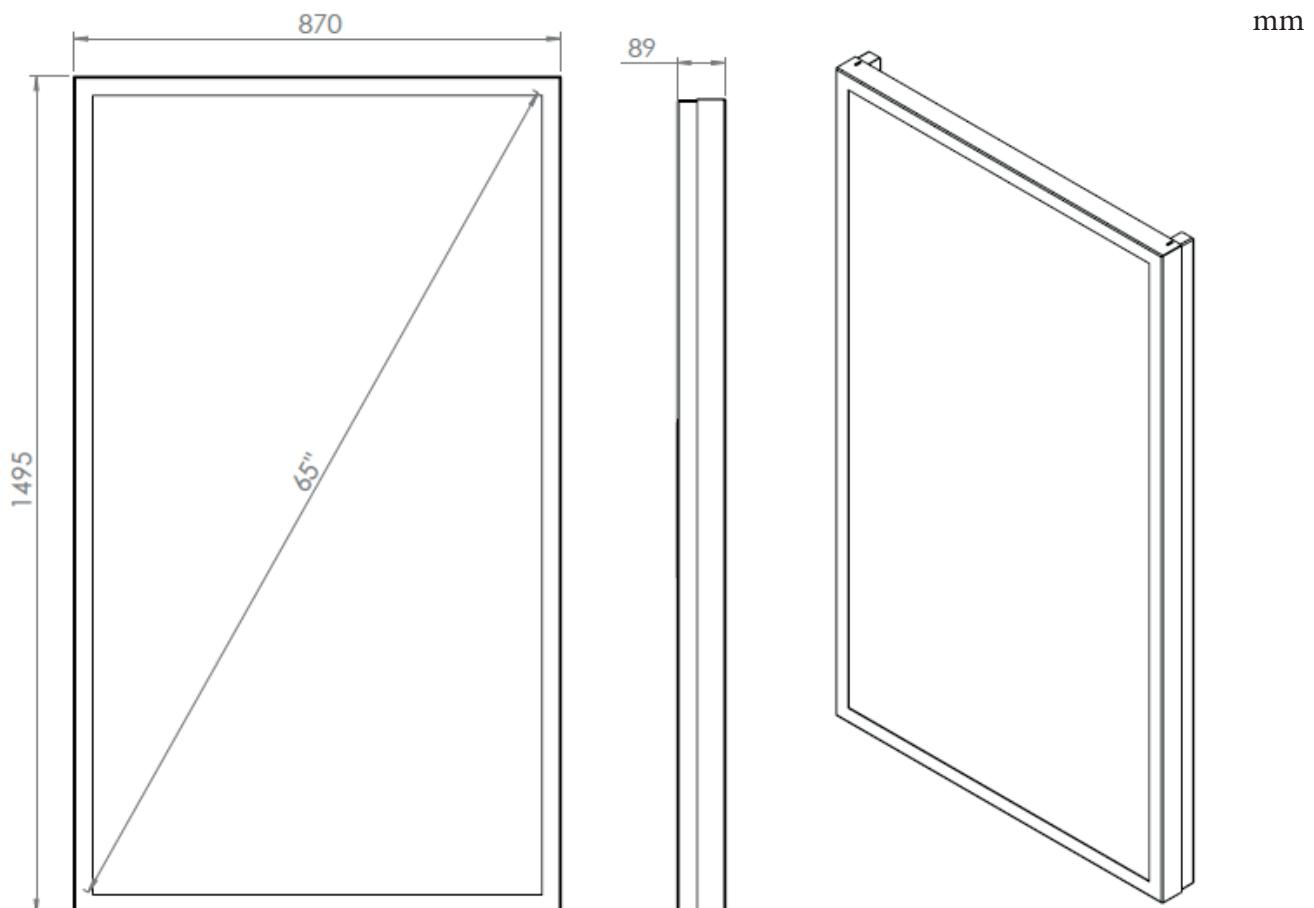

WALL CASING EASY 65" Portrait

HI-ND wall casing EASY is designed to give a professional signage feeling. Different models in landscape and portrait mode to allow airflow from top to bottom as only the sides are covered completely to the wall. There is space for power plugs inside. Available in black and white as standard but custom colors and materials like brass and stainless steel can be ordered upon request. Designed for Samsung QMC - LG UM5N-E, UH5N-E.

TECHNICAL DRAWING

SPECIFICATION

FEATURES

- Designed for displays from Samsung QMC - LG UM5N-E, UH5N-E
- Space for power plugs
- Integrated display mount

MATERIALS

- Powder coated metal

POWDER COATING OPTIONS

Black, RAL 9005str

White, RAL 9003str

Custom color upon request

PART NO AND DESCRIPTION

WC6500-5001-01 Wall Casing EASY, White

WC6500-5001-02 Wall Casing EASY, Black