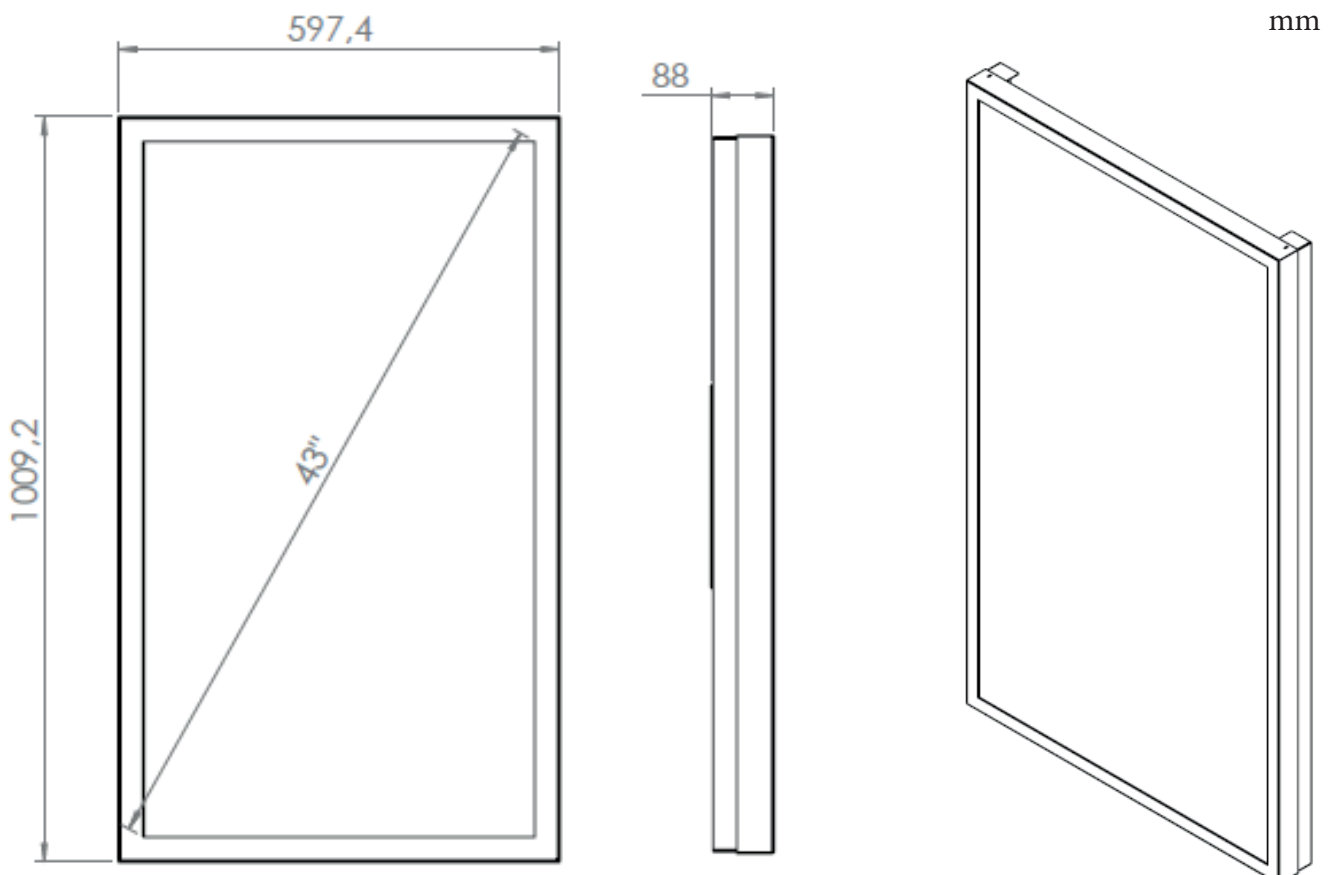

WALL CASING PROTECT 43" Portrait

HI-ND wall casing PROTECT is designed to give a professional signage feeling. It has polycarbonate protection. Different models in landscape and portrait mode to allow airflow from top to bottom as only the sides are covered completely to the wall. There is space for power plugs inside. Available in black and white as standard but custom colors and materials like brass and stainless steel can be ordered upon request. Designed for Samsung QMC - LG UM5N-E and UH5N-E

TECHNICAL DRAWING

SPECIFICATION

FEATURES

- Designed for displays from Samsung QMC - LG UM5N-E, UH5N-E
- Space for power plugs
- Integrated display mount
- Polycarbonate protection

MATERIALS

- Powder coated metal