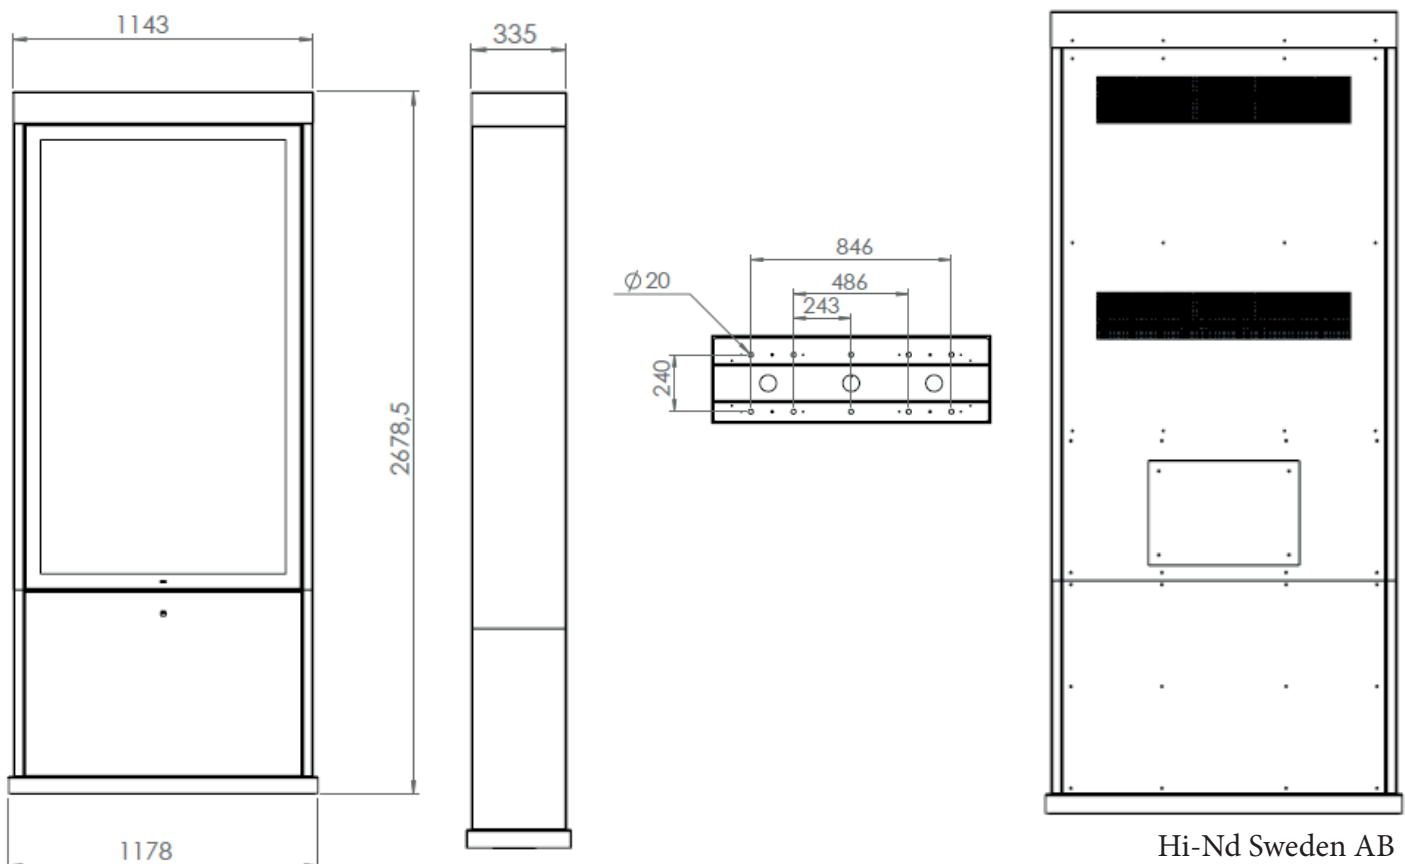

Outdoor Totem for Samsung OH75A

HI-ND Outdoor Totem is designed for Samsung OH75A. It is perfect for marketing and information outside.

HI-ND can support you with concrete blocks for approved grounding. The standard color is black but other colors can be ordered upon request.

TECHNICAL DRAWING

SPECIFICATION

FEATURES

- Sizes 75"
- Space for router
- Samsung OH75A
- Black as standard colors
- Other colors upon request

MATERIALS

- Powder coated metal

POWDER COATING OPTIONS

Black, RAL 9005str
Custom color upon request

PART NO AND DESCRIPTION

OD7517-5101-02 Outdoor Totem 75", Black