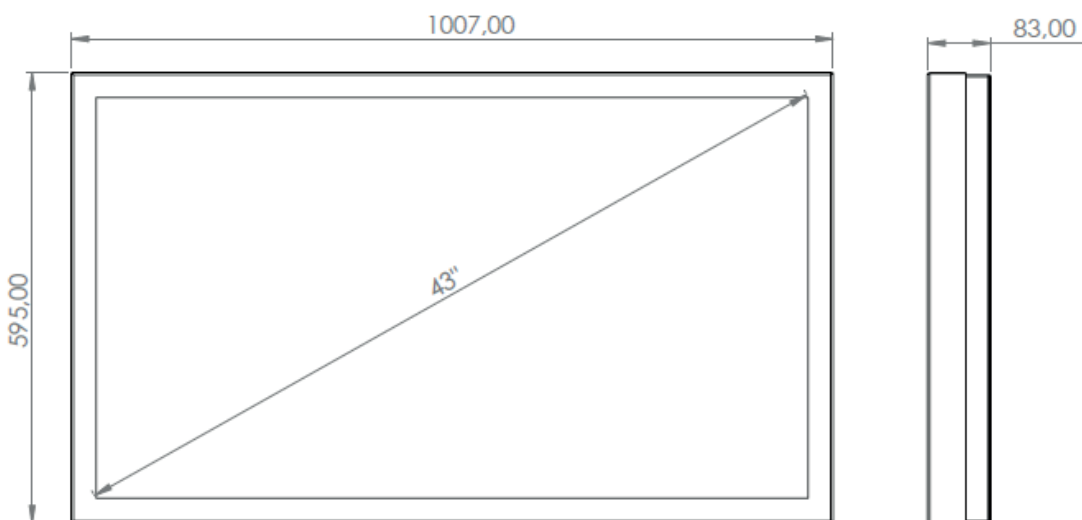

WALL CASING EASY 43" Landscape

HI-ND wall casing EASY is designed to give a professional signage feeling. Different models in landscape and portrait mode to allow airflow from top to bottom as only the sides are covered completely to the wall. There is space for power plugs inside. Available in black and white as standard but custom colors and materials like brass and stainless steel can be ordered upon request.

TECHNICAL DRAWING

SPECIFICATION

FEATURES

- Designed for displays from Samsung QMC and LG UM5N-E, UH5N-E
- Space for computer and power plugs inside
- Optimized air ventilation for landscape mode
- Wall mount included
- Available in different colors and materials

MATERIALS

- Powder coated metal

DISPLAY OPTIONS

- VESA 200x200 / 300x300

POWDER COATING OPTIONS

Black, RAL 9005str

White, RAL 9003str

Custom color upon request

PART NO AND DESCRIPTION

WC4300-0201-01 Wall Casing EASY 43", White

WC4300-0201-02 Wall Casing EASY 43", Black