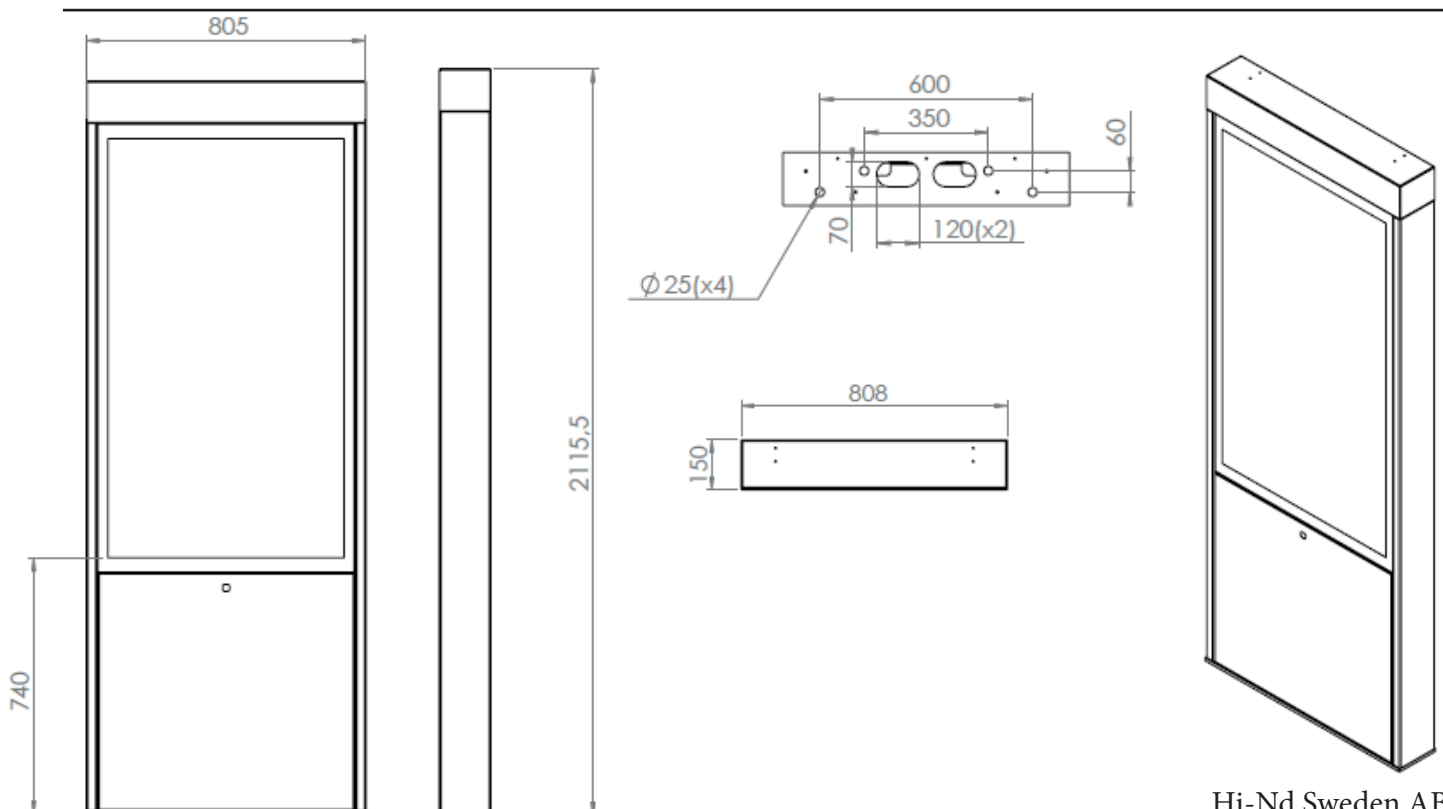

Outdoor Totem for LG 55"

HI-ND outdoor Totem is perfect for marketing and information outside. It is designed for LG 55XE4F.

HI-ND can support with concrete blocks for approved grounding. The standard color is black but other colors can be ordered upon request.

TECHNICAL DRAWING

SPECIFICATION

FEATURES

- Designed for 55" displays
- Internal space for router and other components
- Designed for LG 55XE4F
- Black as standard color
- Other colors available upon request