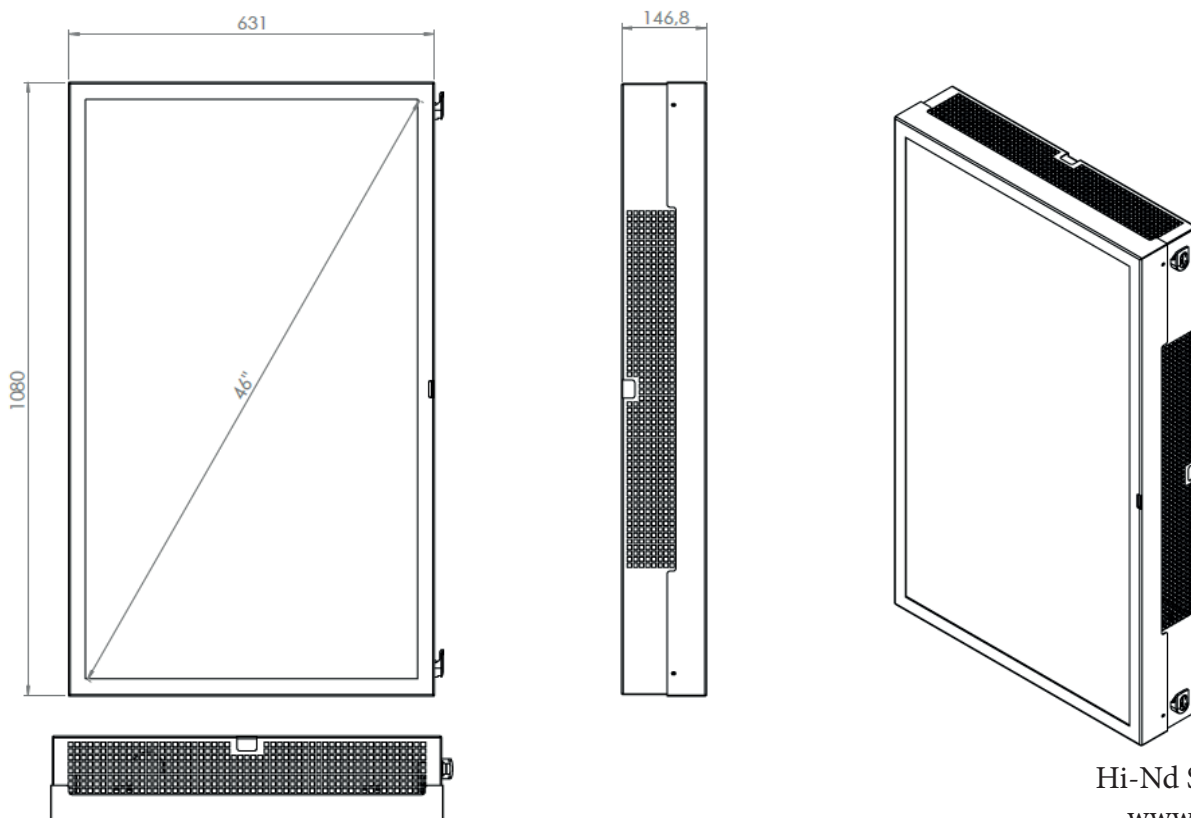

TECHNICAL DRAWING