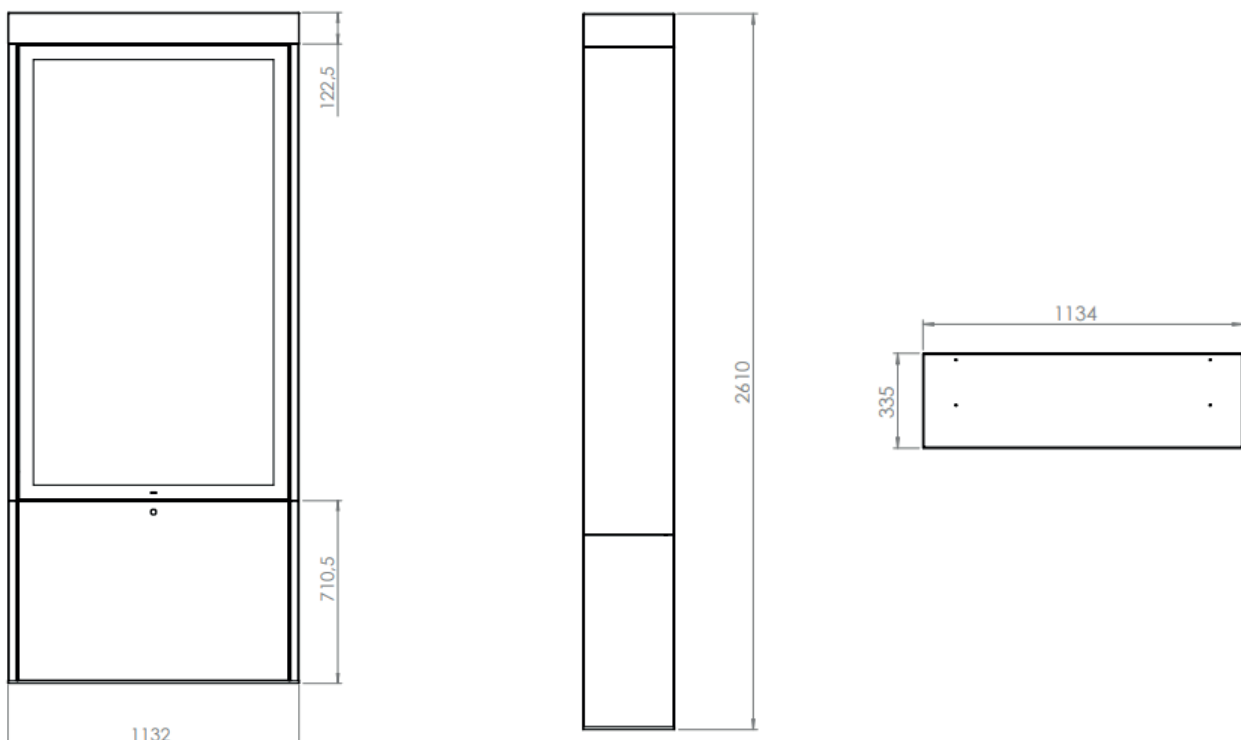

Outdoor Totem for Samsung OH75A

HI-ND Outdoor Totem is designed for Samsung OH75A. It is perfect for marketing and information outside.

HI-ND can support you with concrete blocks for approved grounding. The standard color is black but other colors can be ordered upon request.

TECHNICAL DRAWING

SPECIFICATION

FEATURES

- Sizes 75"
- Space for router
- Samsung OH75A
- Black as standard colors
- Other colors upon request

MATERIALS

- Powder coated metal

POWDER COATING OPTIONS

Black, RAL 9005str
Custom color upon request

PART NO AND DESCRIPTION

OD7517-5101-02 Outdoor Totem 75", Black