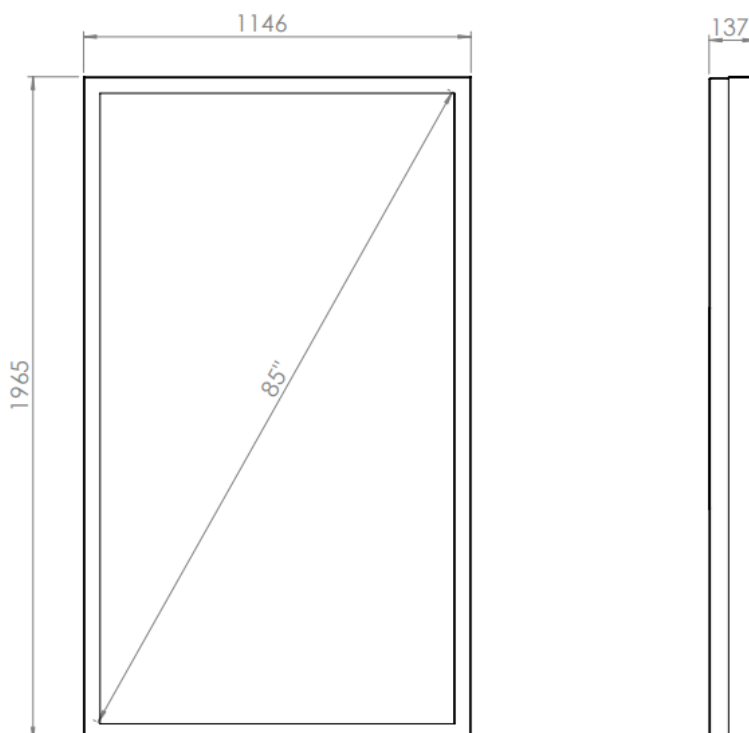

## WALL CASING EASY 85" Portrait

---

HI-ND wall casing EASY is designed to give a professional signage feeling. Different models in landscape and portrait mode to allow airflow from top to bottom as only the sides are covered completely to the wall. There is space for power plugs inside. Available in black and white as standard but custom colors and materials like brass and stainless steel can be ordered upon request.

## TECHNICAL DRAWING

---

## DISPLAY OPTIONS

---

- VESA 200x200 / 300x300