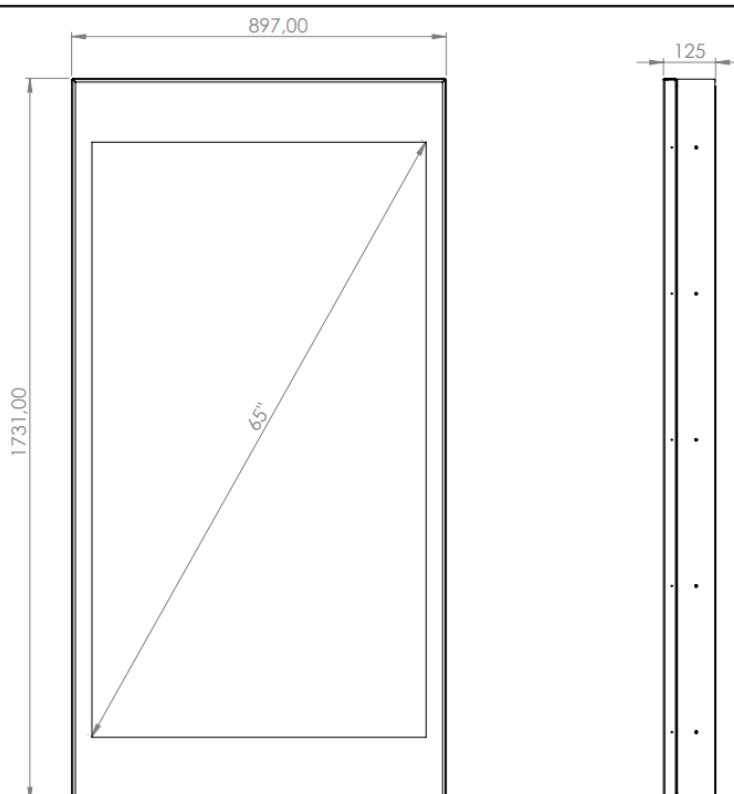

WALL CASING ADVERT

Wall casing ADVERT is designed for advertising purposes. There is an option to use either a hardened glass or hard coated plexi with digital print. The glass can be used with illuminated logo both below and above the screen. FANs are used for active cooling. It is designed to easily add new colors and materials for decor purposes. Material like brass and wood are commonly used. Designed to be used with Samsung QM65B and LG 65".

TECHNICAL DRAWING

SPECIFICATION

FEATURES

- Designed for Samsung QM65B and LG 65"
- Option to choose hardened glass or hard coated plexi

MATERIALS

- Steel
- Hard coated plexi/hardened glass

POWDER COATING OPTIONS

Black, RAL 9005str

PART NO AND DESCRIPTION

WC6512-5101 Wall Casing ADVERT, Black

DESIGNER: Borhan Nekzada