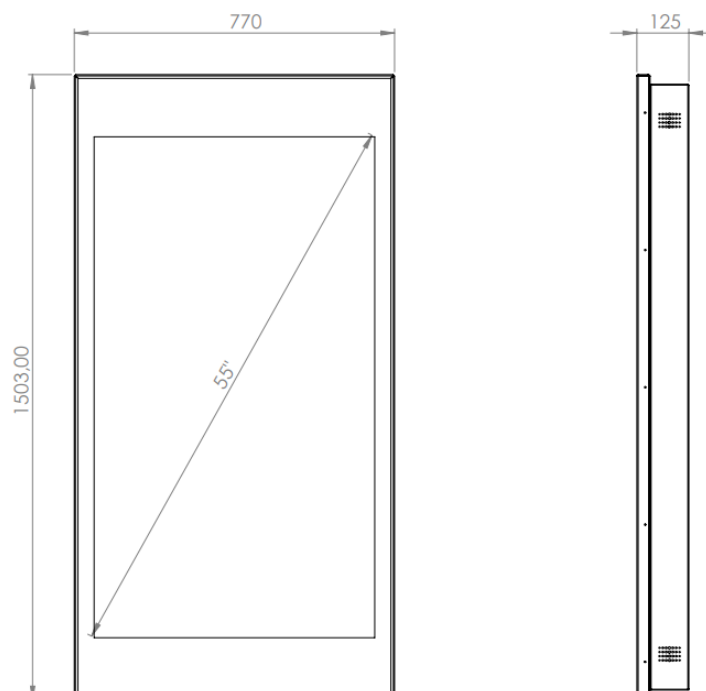

TECHNICAL DRAWING