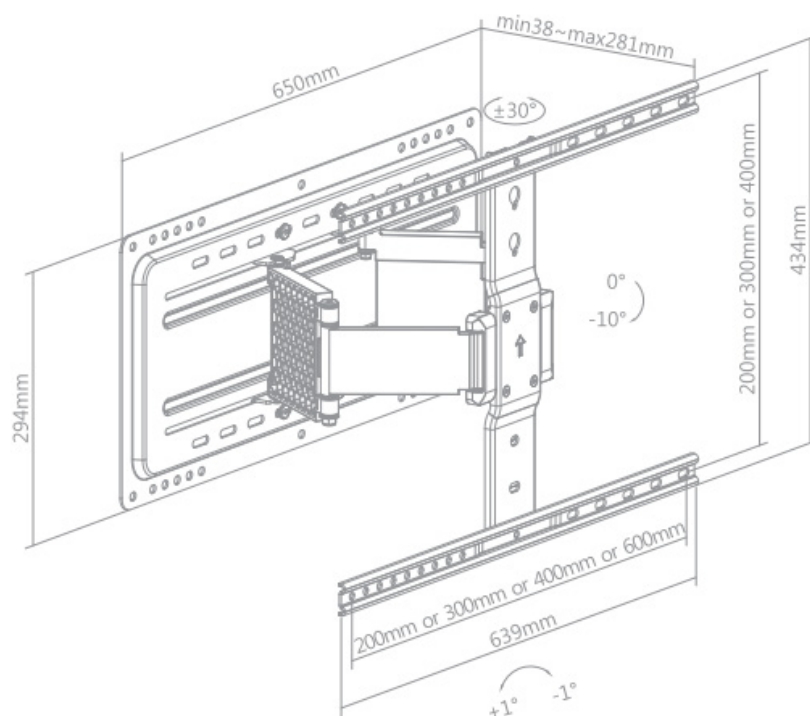

## FULL-MOTION WALL MOUNT

HI-ND Full-Motion Wall Mount for monitors from 37" to 90", carrying up to 50 kg. This mount extends out up to 281 mm from the wall and allows a 30 degree left or right turn. Post-installation level adjustment allows the monitor to "roll" up to 3 degree clockwise and counterclockwise to ensure it is perfectly levelled. The integrated cable management system keeps cables organized and protected.

## TECHNICAL DRAWING

## FEATURES

---

- VESA: 200x200, 300x300, 400x200, 400x400, 600x400
- Swivel Range: +30°~-30°
- Tilt: 0°~-10°
- Max weight: 50 kg
- Dimensions: 281x650x434 mm