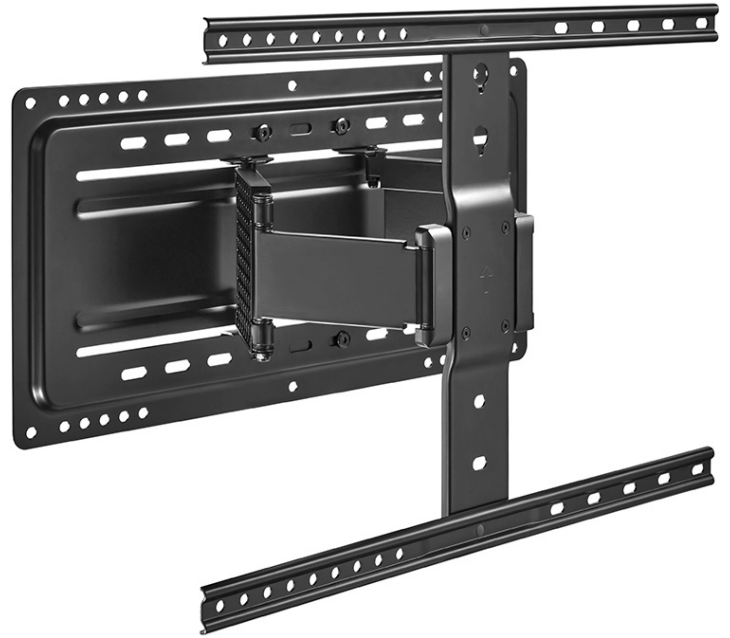

## FULL-MOTION WALL MOUNT

HI-ND Full-Motion Wall Mount for monitors from 37" to 90", carrying up to 50 kg. This mount extends out up to 281 mm from the wall and allows a 30 degree left or right turn. Post-installation level adjustment allows the monitor to "roll" up to 3 degree clockwise and counterclockwise to ensure it is perfectly levelled. The integrated cable management system keeps cables organized and protected.

## FEATURES

---

- VESA: 200x200, 300x300, 400x200, 400x400, 600x400
- Swivel Range: +30°~-30°
- Tilt: 0°~-10°
- Max weight: 50 kg
- Dimensions: 281x650x434 mm

## COLOR OPTIONS

---

Black

## PART NO AND DESCRIPTION

---

C-FA02-02 Full-Motion Wall Mount

**DESIGNER: Borhan Nekzada**