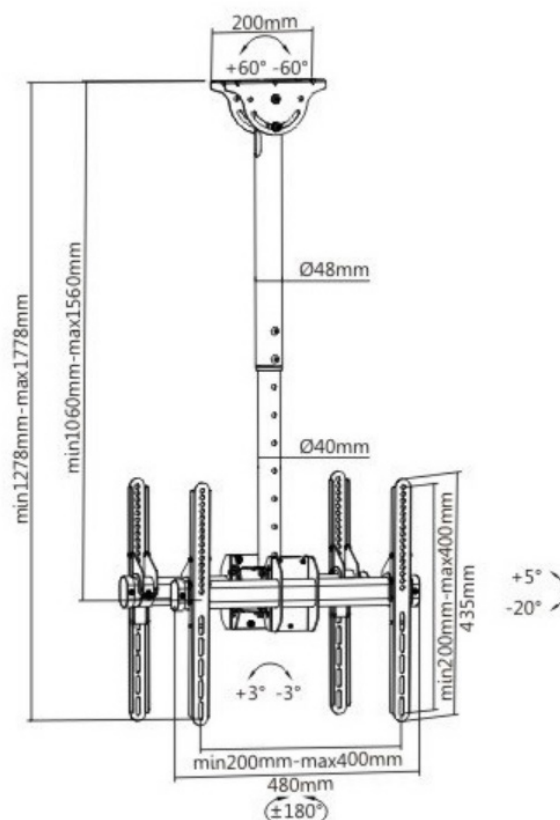

Ceiling Mount Dual, Black

HI-ND ceiling mount dual is designed for screens between 32" to 55" screens. The telescope design is adjustable 100-160 cm. Works with both Samsung and LG. Approved for landscape and portrait mode. Unique design with narrow distance between the screens. Max tilt of 15 degrees.

TECHNICAL DRAWING

SPECIFICATION

FEATURES

- Portrait and landscape mode
- Max tilt of 15 degree
- From 32" to 55" screens
- Telescope pipe 100-160 cm
- VESA 200×200, 300×300, 400×400

MATERIALS

- Powder coated metal

DISPLAY OPTIONS

VESA 200x200, 300x300, 400x400

PART NO AND DESCRIPTION

C-CM05-02 Ceiling Mount Dual, telescope 100-160cm, Black