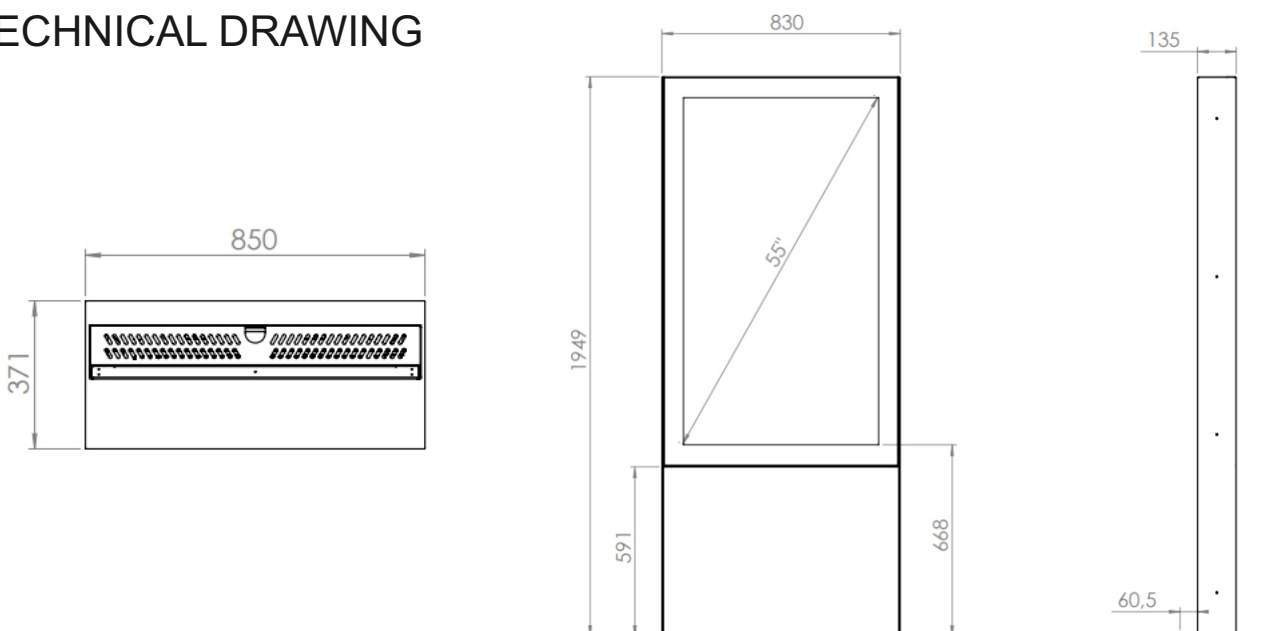

Our single totem touch is designed for Samsung QM55R-T. The product is available in black and white color as standard. Other colors can be produced against order. Access for external equipment below the display. Possible applications are product navigation, way finding and company presentations.

TECHNICAL DRAWING

SPECIFICATION

Features

Samsung QM55R-T
White and black is standard colors
Custom color can be produced against order
Space for external router

Material options

Powder coated metal

Powder coating colors

Black, RAL 9005str
White, RAL 9003str
Custom color upon request

Part number & Description

ST5551T-01	Single Totem Touch 55", Portrait, White
------------	---