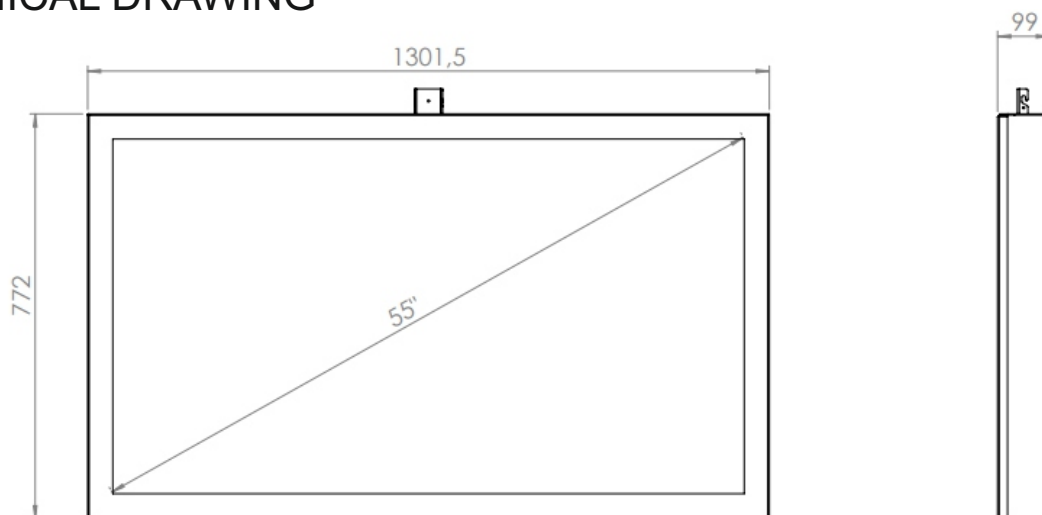

### Light up your store window

HI-ND Ceiling casing designed for Samsung OMN displays in 46" and 55" size. The Product is designed to be used with our standard telescope and extension pipe. But it is also prepared to be used with Wires. It comes in black and White color as standard and only available in portrait mode. With only 60mm width and chambered edges the Products give a very thin look.

### TECHNICAL DRAWING