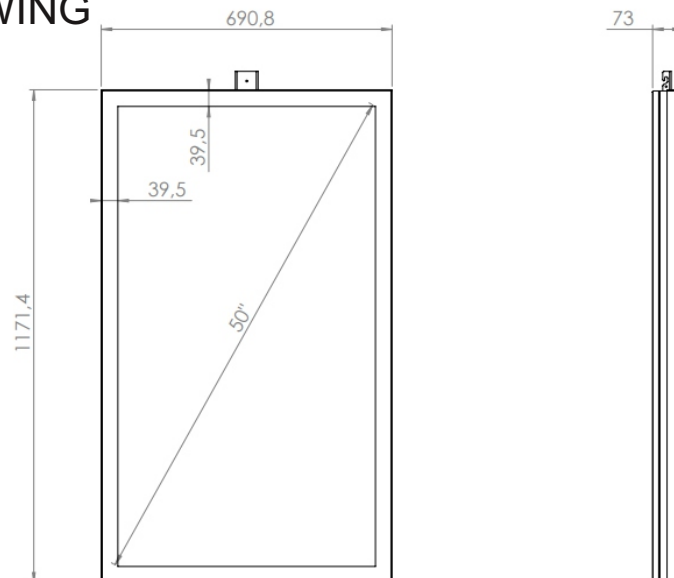

Ceiling casing

Light up your store window. Our ceiling casing is designed for information and advertising in store windows and public spaces. With chamfered edges and a clean backside will fit in to various environments . No visible cables and easy to install. Create your own style with different colors of powder coating.

TECHNICAL DRAWING

SPECIFICATION

Features

- No visible cables
- Covered from side and back
- Cable outlets on top
- Optimized air ventilation for portrait mode
- Chambered edges

Mounting option

- Ceiling mount
- Wire