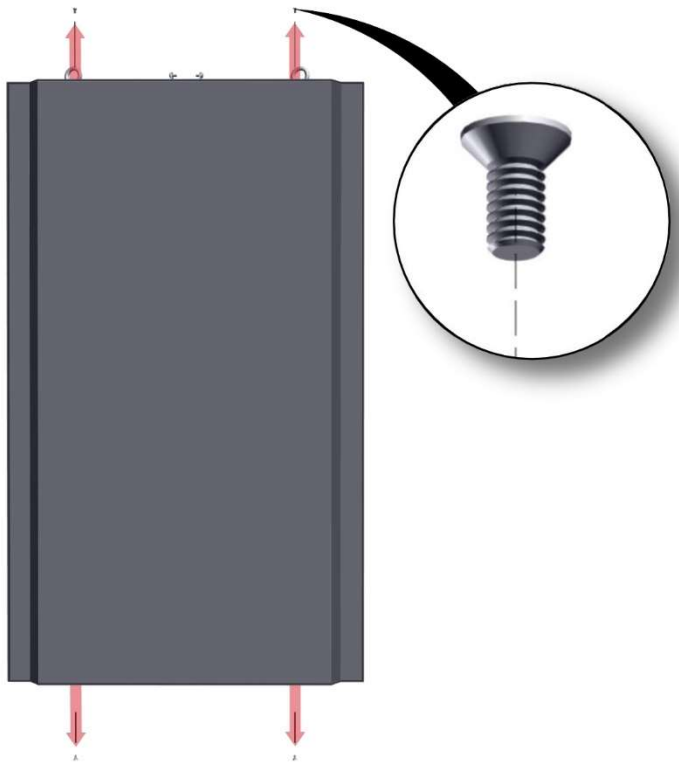

INSTALLATION MANUAL

Product nr: CC4615-5001

Other compatible products (NOT included)

CM3500-0101

CM6500-0101

CM5500-0101

CM9900-0101

ASSEMBLY INSTRUCTIONS

Step 1

Step 2

Step 3

Step 4

Step 5

Step6

Step 7

Do NOT forget to connect power cable to the screen.