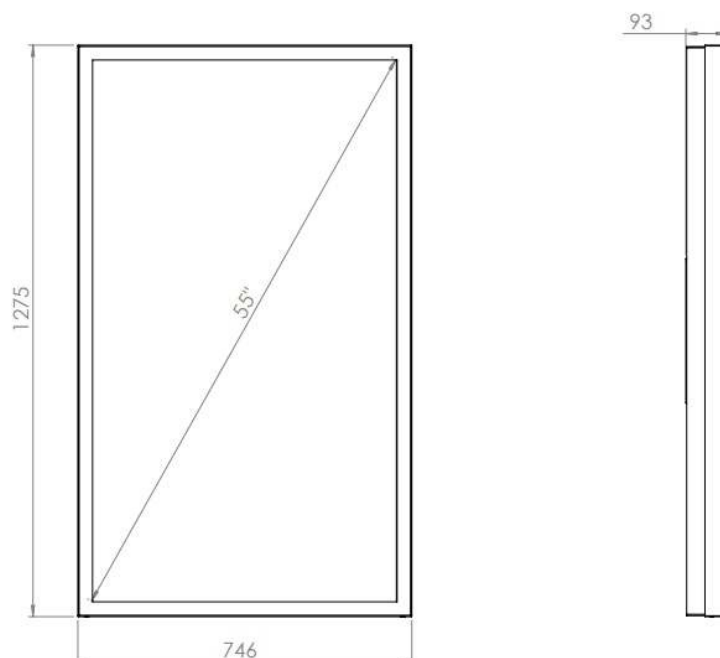

Our wall casing EASY is designed to give a professional signage feeling. Different models in landscape and portrait mode to allow airflow from top to bottom as only the sides are covered completely to the wall. Space for computer and power plugs inside. Available in black and white as standard.

TECHNICAL DRAWING

SPECIFICATION

Features

No visible cables
Space for computer and powerplugs inside
Covered from sides
Cable outlets on top and bottom
Optimized air ventilation for portrait mode
Wall mount included

Material options

Powder coated metal

Display options

VESA 200x200 / 300x300

Powder coating colors

Black, RAL 9005str
White, RAL 9003str
Custom color upon request

Part number & Description

WC5500-5001-02

Wall casing, Portrait, Black