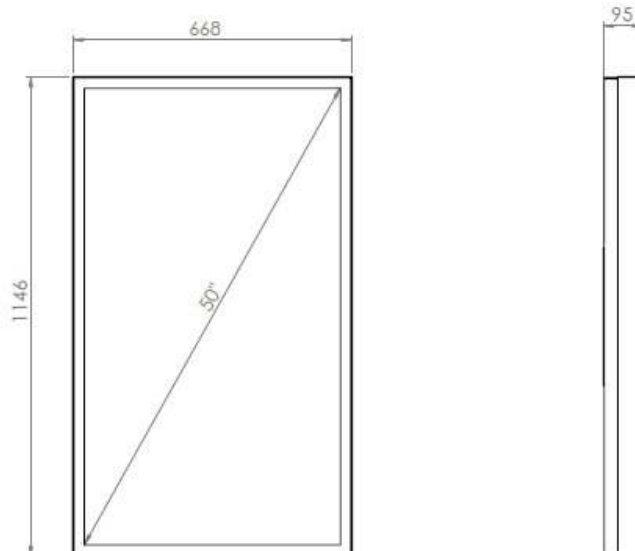

Our wall casing EASY is designed to give a professional signage feeling. Different models in landscape and portrait mode to allow airflow from top to bottom as only the sides are covered completely to the wall. Space for computer and power plugs inside. Available in black and white as standard.

TECHNICAL DRAWING

SPECIFICATION

Features

No visible cables
Space for computer and powerplugs inside
Covered from sides
Cable outlets on top and bottom
Optimized air ventilation for portrait mode
Wall mount included

Material options

Powder coated metal

Display options

VESA 200x200 / 300x300

Powder coating colors

Black, RAL 9005str
White, RAL 9003str
Custom color upon request

Part number & Description

WC5012-5001-02

Wall casing, Portrait, Black