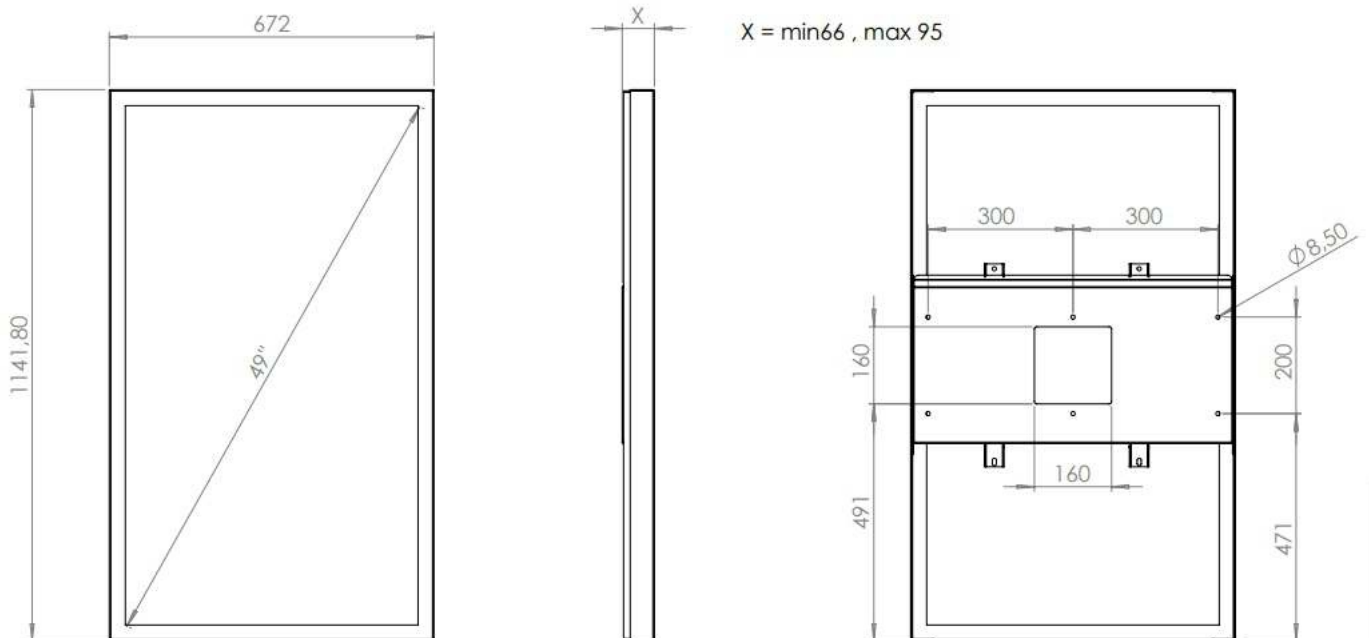

Our wall casing EASY is designed to give a professional signage feeling. Different models in landscape and portrait mode to allow airflow from top to bottom as only the sides are covered completely to the wall. Space for computer and power plugs inside. Available in black and white as standard.

TECHNICAL DRAWING

SPECIFICATION

Features

No visible cables
Space for computer and powerplugs inside
Covered from sides
Cable outlets on top and bottom
Optimized air ventilation for portrait mode
Wall mount included
Polycarbonate protection

Material options

Powder coated metal

Display options

VESA 200x200 / 300x300

Powder coating colors

Black, RAL 9005str
White, RAL 9003str
Custom color upon request

Part number & Description

WC4900-5001-51

Wall casing, Portrait, White, Polycarbonate