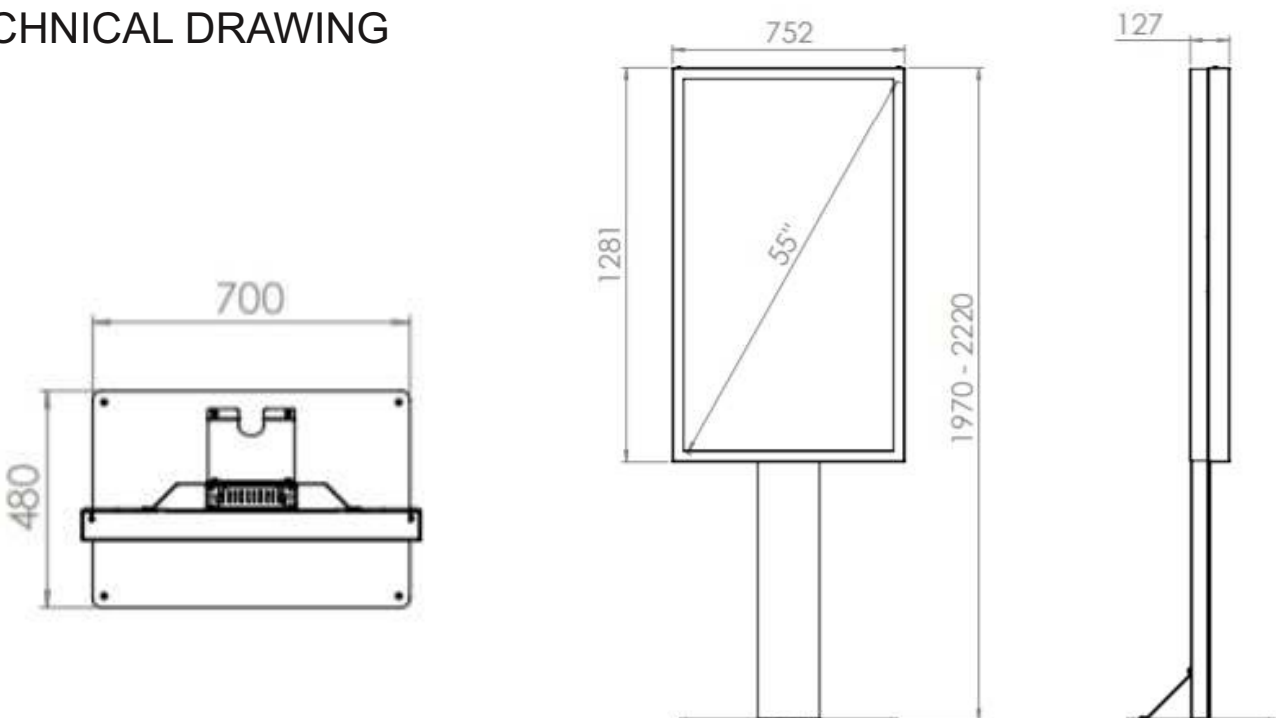

Our floorstand glass casing has been designed to offer different casing options. We use a printed glass on the pillar below the display. This feature gives an exclusive feeling. Perfect in public spaces and store windows. Only portrait mode available.

### TECHNICAL DRAWING