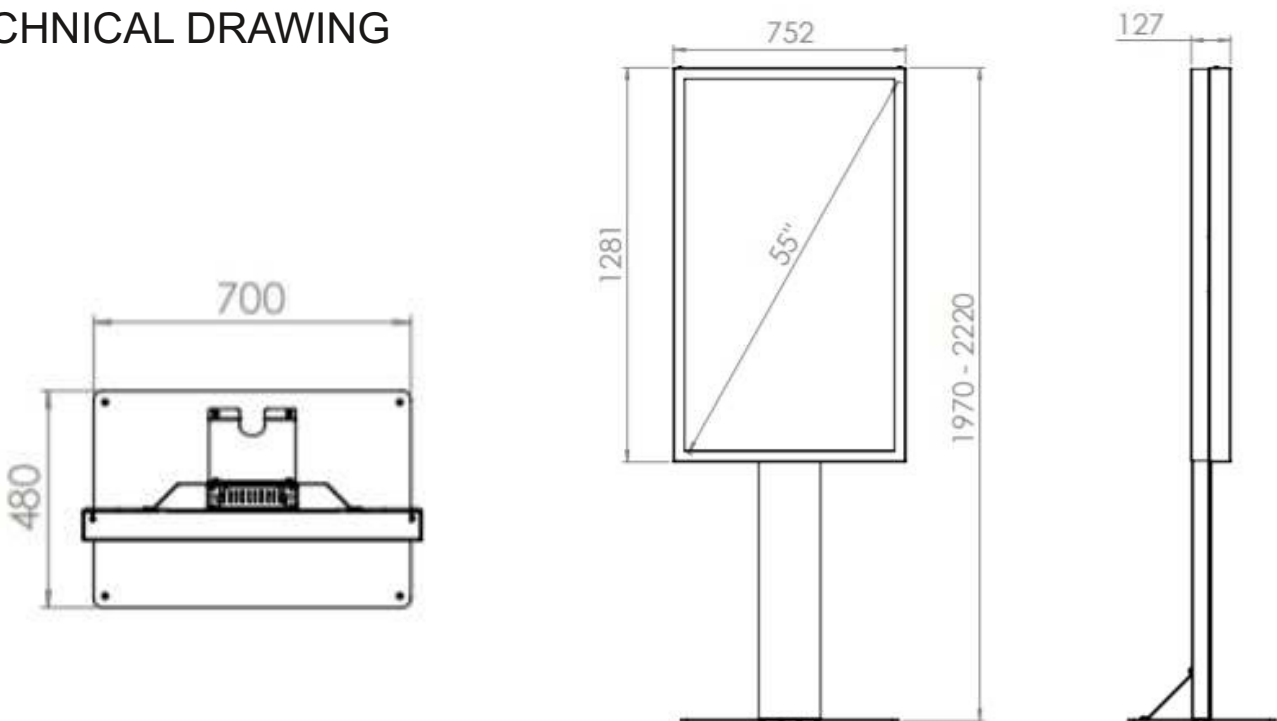

HI>ND FLOORSTAND GLASS WITH CASING

Our floorstand glass casing has been designed to offer different casing options. We use a printed glass on the pillar below the display. This feature gives an exclusive feeling. Perfect in public spaces and store windows. Only portrait mode available.

TECHNICAL DRAWING

SPECIFICATION

Features

- Printed glass as pillarfront below display
- Protection glass as option
- Available in Black or White
- Shelf inside the pillar for external computer

Material options