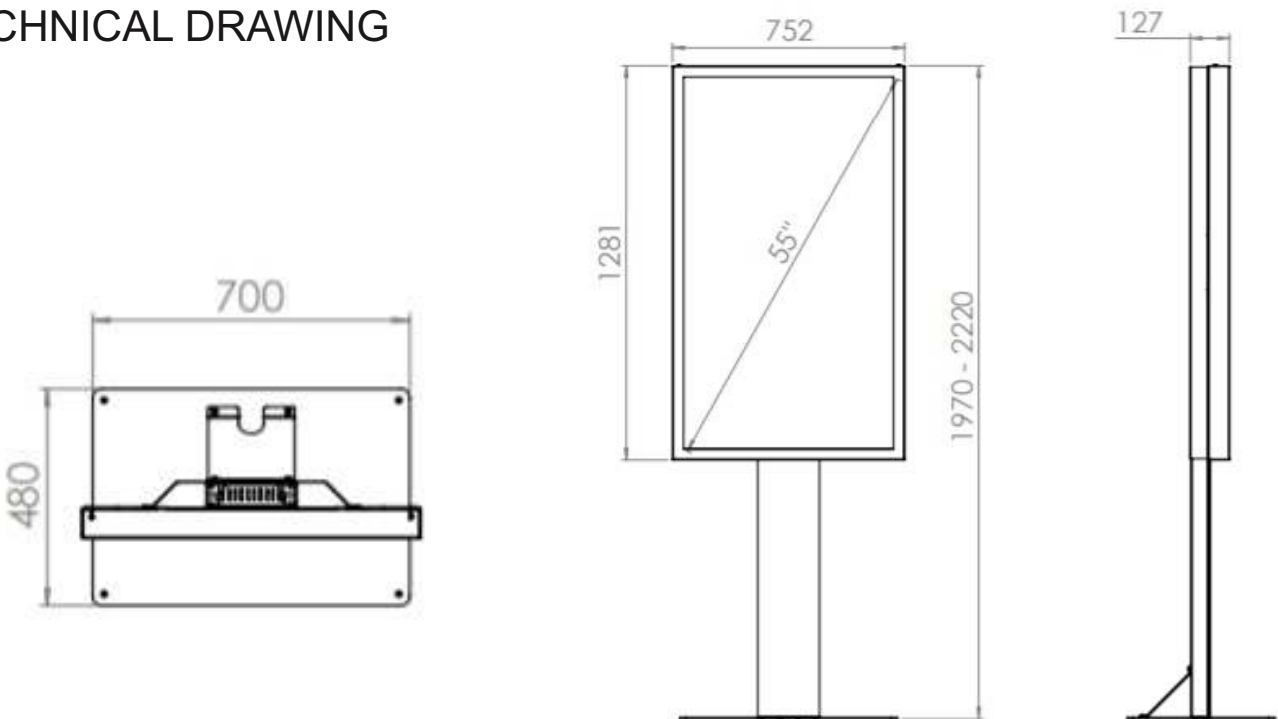

TECHNICAL DRAWING