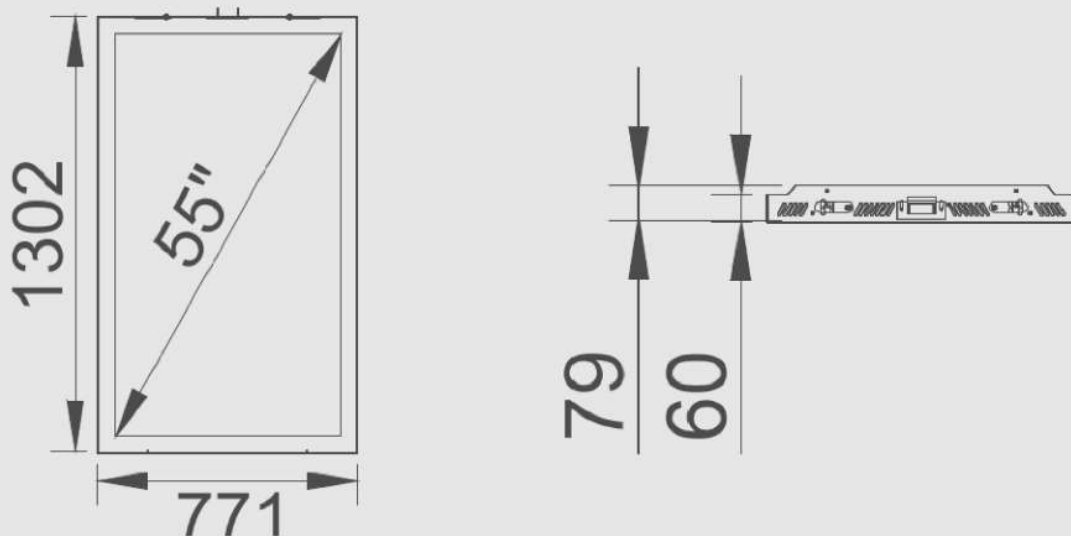

Light up your store window

HI-ND Ceiling casing designed for Samsung OMN displays in 46" and 55" size. The Product is designed to be used with our standard telescope and extension pipe. But it is also prepared to be used with Wires. It comes in black and White color as standard and only available in portrait mode. With only 60mm width and chambered edges the Products give a very thin look.

TECHNICAL DRAWING

SPECIFICATION

Features

- No visible cables
- Clean backside
- Cable outlets on top
- Optimized air ventilation for portrait mode
- Chambered edges
- Choose between Ceiling mount or wire
- Only 60mm thin