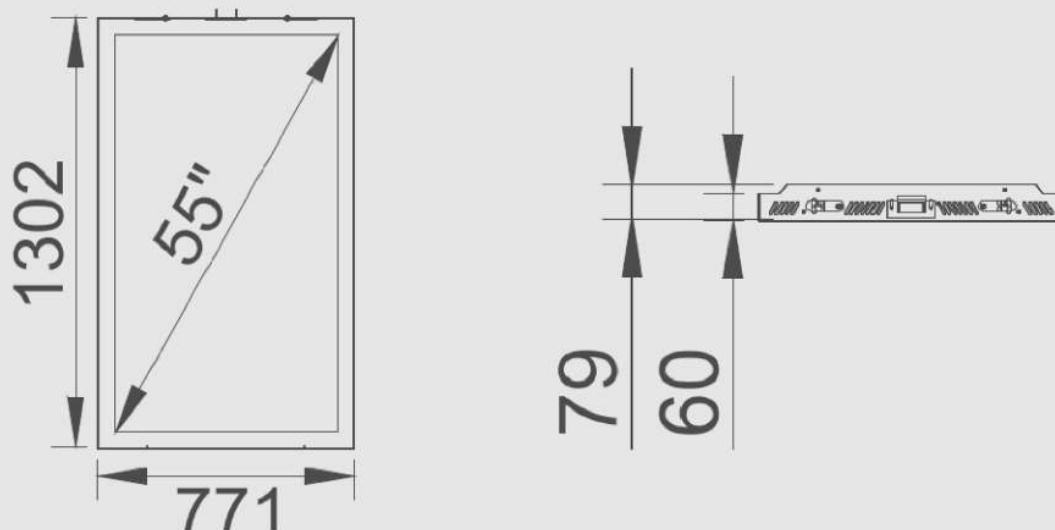

Light up your store window

HI-ND Ceiling casing designed for Samsung OMN displays in 46" and 55" size. The Product is designed to be used with our standard telescope and extension pipe. But it is also prepared to be used with Wires. It comes in black and White color as standard and only available in portrait mode. With only 60mm width and chambered edges the Products give a very thin look.

TECHNICAL DRAWING

SPECIFICATION

Features

- No visible cables
- Clean backside
- Cable outlets on top
- Optimized air ventilation for portrait mode
- Chambered edges
- Choose between Ceiling mount or wire
- Only 60mm thin